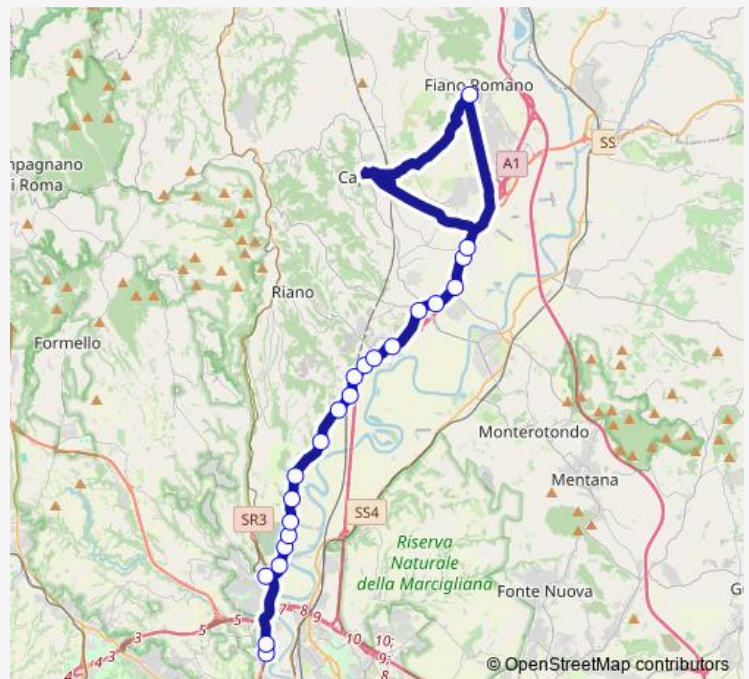

**Direction**

Roma | Saxa Rubra Partenze # f1495 — Fiano | Via Tiberina Via Morandi # f10036

22 stops

[Open route schedule](#)

- Roma | Saxa Rubra Partenze # f1495
- Roma | Via Flaminia (Saxa Rubra) # f1496
- Roma | Stazione Prima Porta # f2362
- Roma | Via Tiberina Via Pietro Davanzo # f10555
- Roma | Via Tiberina, 257 # f10557
- Roma | Via Tiberina Via Ruggero Celano # f10558
- Roma | Via Tiberina Via Torretta Flaminia # f10559
- Roma | Via Tiberina Via Toffia # f10560
- Roma | Via Tiberina Via Grotta Oscura # f10561
- Roma | Via Tiberina (Procoio Nuovo) # f10562
- Roma | Via Tiberina Via Pian Olmo # f10563
- Riano | Via Tiberina (Procoio Vecchio) # f10564
- Riano | Via Tiberina (Colle Romano) # f10565
- Roma | Via Tiberina Via Rianese # f10566
- Roma | Via Tiberina 106 # f10567
- Riano | Via Tiberina (Km 11) # f10568
- Castelnuovo Porto | Via Tiberina Via Montefiore # f10570
- Castelnuovo Porto | Via Tiberina (Km 13) # f10571
- Castelnuovo DI Porto | Girardi # f10572
- Capena | Via Tiberina (Ponte Storto) # f10574
- Capena | Via Tiberina (S.ta Marta) # f10575

**Route schedule**

Roma | Saxa Rubra Partenze # f1495 — Fiano | Via Tiberina Via Morandi # f10036

Monday	06:40
Tuesday	06:40
Wednesday	06:40
Thursday	06:40
Friday	06:40
Saturday	—
Sunday	—

**Route info**

Direction: Roma | Saxa Rubra Partenze # f1495

Stops: 22

Trip Duration: 1 hour 3 min

Pm319d Bus time schedules and route maps are available in an offline PDF at [busmaps.com](https://busmaps.com). Use the [busmaps.com](https://busmaps.com) website to see live bus times, train schedule or subway schedule, and step-by-step directions for all public transit in Vatican City

The schedule is provided in the local timezone. Times with "(+1)" indicate departures on the next day.

PDF file created on 2025-04-15

2024 BusMaps.com - All Rights Reserved