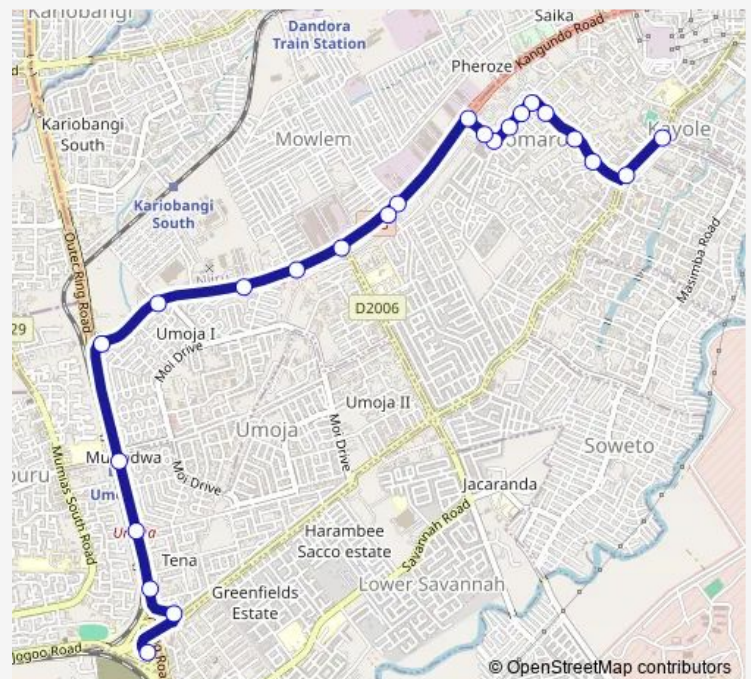

Thursday 06:00

Friday 06:00

Saturday 06:00

Sunday 06:00

Route info

Direction: Donholm

Stops: 28

Trip Duration: 0 hour 26 min

19C2 — Donholm-Caltex-Komarocks

BusMaps

Mukokoa Court

Msisi Court

Mbuyu Court

Msaponi Court

Mkanju Court

Step 1

Stella

White House

Manyanja

Donholm

Route schedule

Tushauriane — Donholm

Monday 06:00

Tuesday 06:00

Wednesday 06:00

Thursday 06:00

Friday 06:00

Saturday 06:00

Sunday 06:00

Route info

Direction: Tushauriane

Stops: 23