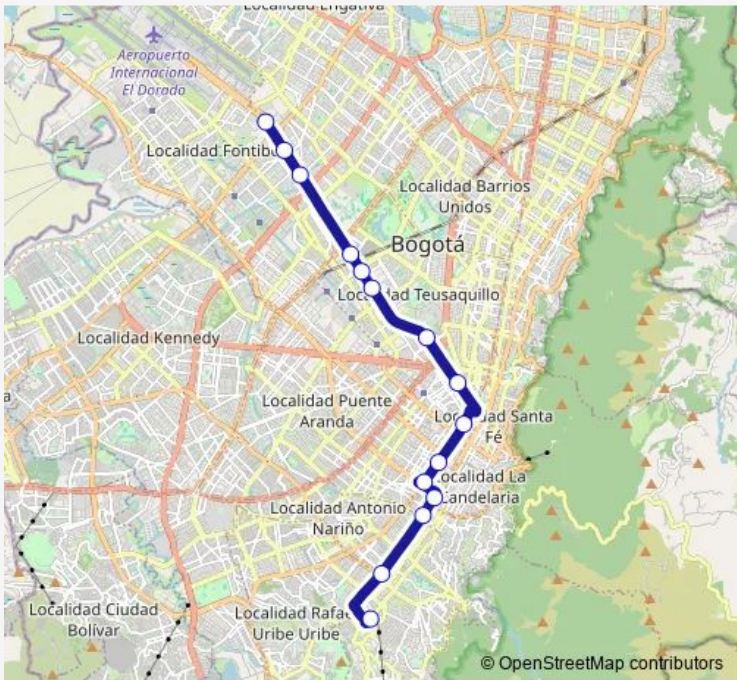

## Bus L10

[Go to website](#)

**Direction**  
 Portal EIDorado T-5 — P. 20 de Julio T3

15 stops

[Open route schedule](#)

- Portal EIDorado T-5
- Modelia A - 2 o 5
- Normandia B - 2 o 5
- Salitre El Greco A - 2 o 5
- CAN A - 2 o 5
- Gobernacion A - 2 - 5
- C.Universitaria B - 2 o 5
- Centro Memoria B - 2 o 5
- Calle 22 A - 2 o 5
- Jimenez A - 2 o 5
- Tercer Milenio A - 2 o 5
- Bicentenario C - 2 o 5
- Hospitales A - 2 o 5
- Av. 1 de Mayo A - 2 o 5
- P. 20 de Julio T3

Route schedule  
 Portal EIDorado T-5 — P. 20 de Julio T3

Monday	04:30-23:06
Tuesday	04:30-23:06
Wednesday	04:30-23:06
Thursday	04:30-23:06
Friday	04:30-23:06
Saturday	04:30-23:06
Sunday	—

Route info

Direction: Portal EIDorado T-5

Stops: 15

Trip Duration: 0 hour 33 min

L10 Bus time schedules and route maps are available in an offline PDF at [busmaps.com](https://busmaps.com). Use the [busmaps.com](https://busmaps.com) website to see live bus times, train schedule or subway schedule, and step-by-step directions for all public transit in Bogota