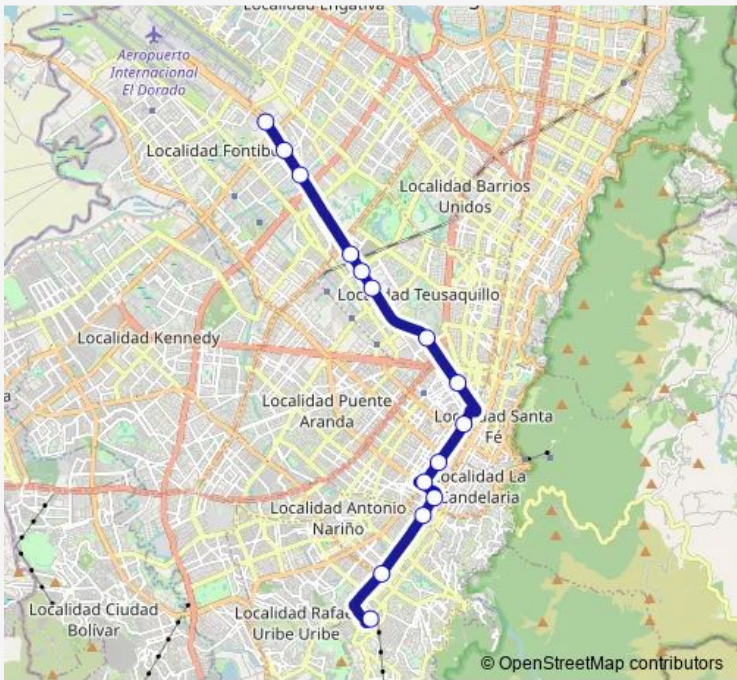

**Direction**  
 Portal Eldorado T-5 — P. 20 de Julio T3  
 15 stops  
[Open route schedule](#)

- Portal Eldorado T-5
- Modelia A - 2 o 5
- Normandia B - 2 o 5
- Salitre El Greco A - 2 o 5
- CAN A - 2 o 5
- Gobernacion A - 2 - 5
- C.Universitaria B - 2 o 5
- Centro Memoria B - 2 o 5
- Calle 22 A - 2 o 5
- Jimenez A - 2 o 5
- Tercer Milenio A - 2 o 5
- Bicentenario C - 2 o 5
- Hospitales A - 2 o 5
- Av. 1 de Mayo A - 2 o 5
- P. 20 de Julio T3

Route schedule  
 Portal Eldorado T-5 — P. 20 de Julio T3

Monday	04:30-23:06
Tuesday	04:30-23:06
Wednesday	04:30-23:06
Thursday	04:30-23:06
Friday	04:30-23:06
Saturday	04:30-23:06
Sunday	—

Route info  
 Direction: Portal Eldorado T-5  
 Stops: 15  
 Trip Duration: 0 hour 33 min

L10 Bus time schedules and route maps are available in an offline PDF at [busmaps.com](https://busmaps.com). Use the [busmaps.com](https://busmaps.com) website to see live bus times, train schedule or subway schedule, and step-by-step directions for all public transit in Bogota

The schedule is provided in the local timezone. Times with "(+1)" indicate departures on the next day.

PDF file created on 2025-02-26

2024 BusMaps.com - All Rights Reserved