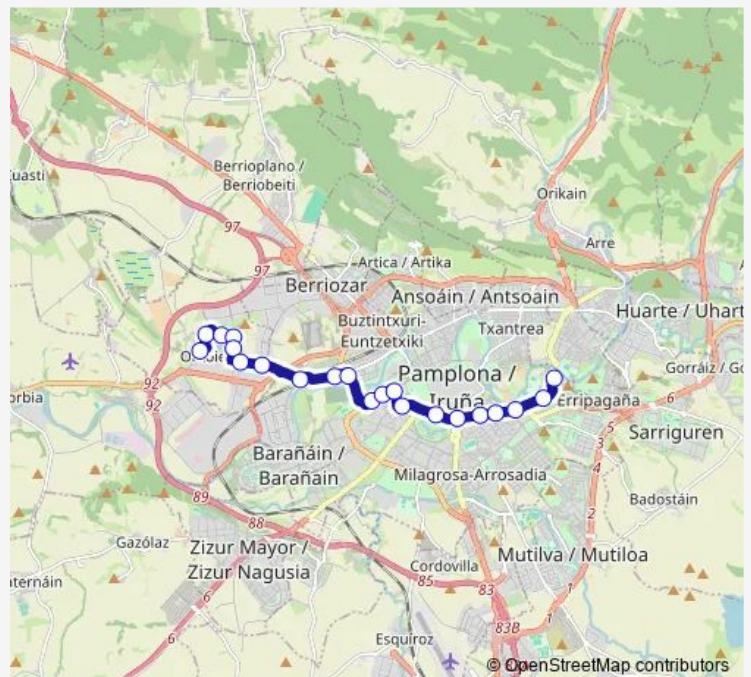

Monday 06:35-22:35

Tuesday 06:35-22:35

Wednesday 06:35-22:35

Thursday 06:35-22:35

Friday 06:35-22:35

Saturday 06:45-21:55

Sunday 06:45-21:55

Route info

Direction: Clínica San Miguel

Stops: 21

Trip Duration: 0 hour 35 min

L10 — Beloso Alto – Orkoien

Direction

Orkoien Pza. Juslapeña — Clínica San Miguel

21 stops

[Open route schedule](#)

Monday 06:30-22:20

Tuesday 06:30-22:20

Wednesday 06:30-22:20

Thursday 06:30-22:20

Friday 06:30-22:20

Saturday 06:45-21:55

Sunday 06:45-21:55

Route info