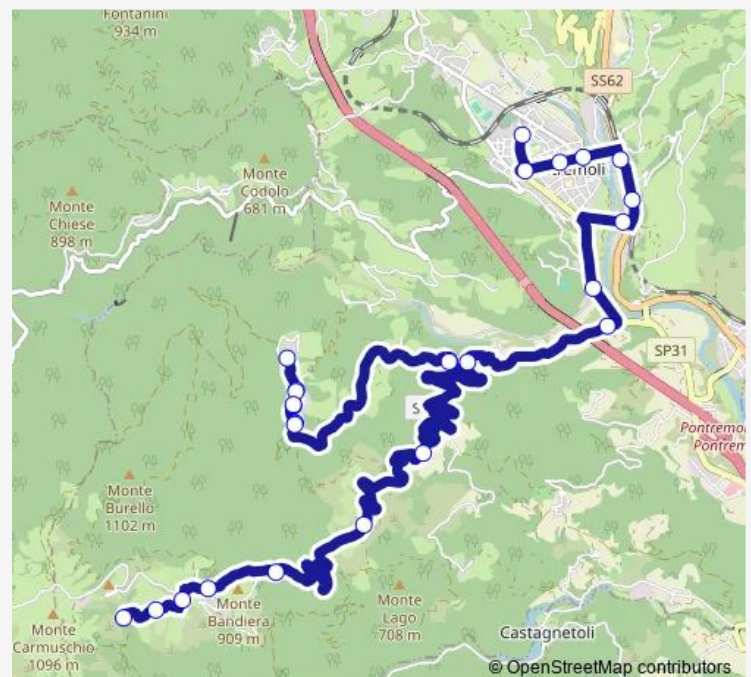

Thursday 06:45-13:15

Friday 06:45-13:15

Saturday 06:45-13:15

Sunday —

Route info

Direction: Pontremoli

Stops: 26

Trip Duration: 0 hour 35 min

L10 — Pontremoli-Arzelato

Arzelato

Lama Di Forca

Fornace

Soglio

Terriola

Direction

Terriola — Pontremoli

26 stops

[Open route schedule](#)

Terriola

Soglio

Fornace

Lama Di Forca

Arzelato

Ripetitori Tv

Thursday 07:00-13:50

Friday 07:00-13:50

Saturday 07:00-13:50

Sunday —

Route info

Direction: Terriola

Stops: 26

Trip Duration: 0 hour 45 min