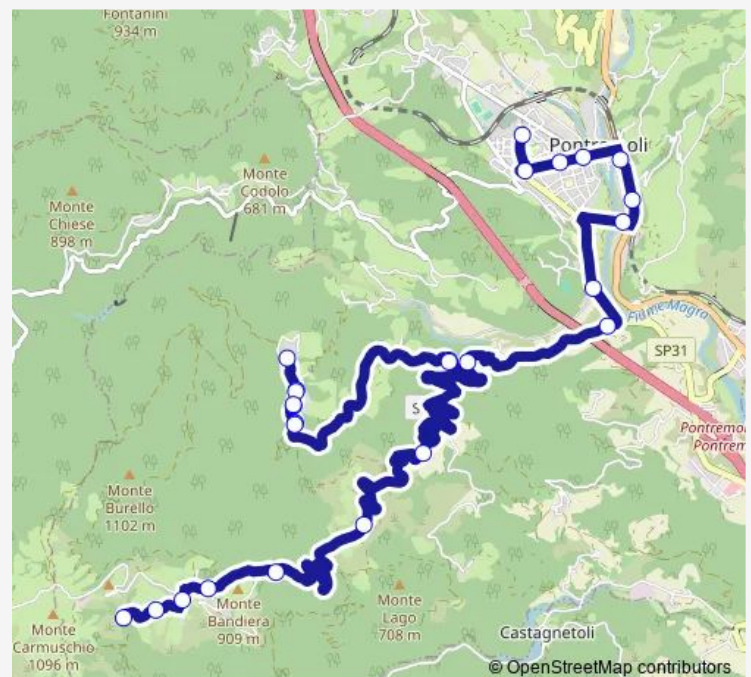

Thursday 06:45-13:15

Friday 06:45-13:15

Saturday 06:45-13:15

Sunday —

Route info

Direction: Pontremoli

Stops: 26

Trip Duration: 0 hour 50 min

L10 — Pontremoli-Arzelato

BusMaps

Arzelato

Lama Di Forca

Fornace

Soglio

Terriola

Direction

Terriola — Pontremoli

26 stops

[Open route schedule](#)

Terriola

Soglio

Fornace

Lama Di Forca

Arzelato

Wednesday 07:00-13:50

Thursday 07:00-13:50

Friday 07:00-13:50

Saturday 07:00-13:50

Sunday —

Route info

Direction: Terriola

Stops: 26