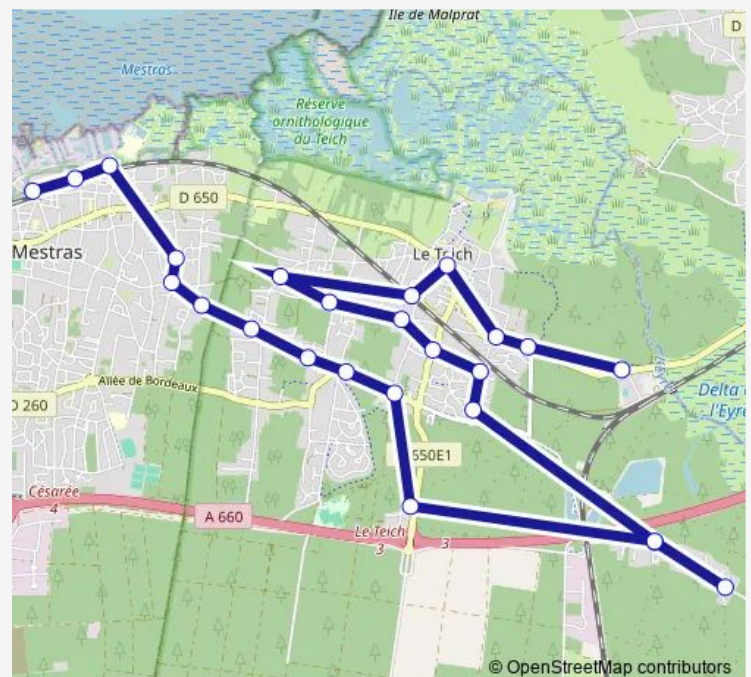

### Route schedule

Lamothe — Port Larros

Monday 07:35-18:50

Tuesday 07:35-18:50

Wednesday 07:35-18:50

Thursday 07:35-18:50

Friday 07:35-18:50

Saturday 07:35-18:50

### Route info

Direction: Lamothe

Stops: 25

Trip Duration: 0 hour 39 min

L10 — Ligne 10

Marengo

Lycée de la Mer

Port du Canal

## Route info

Direction: Port Larros

Stops: 25

Trip Duration: 0 hour 39 min

L10 Bus time schedules and route maps are available in an offline PDF at [busmaps.com](https://busmaps.com). Use the [busmaps.com](https://busmaps.com) website to see live bus times, train schedule or subway schedule, and step-by-step directions for all public transit in Le Teich