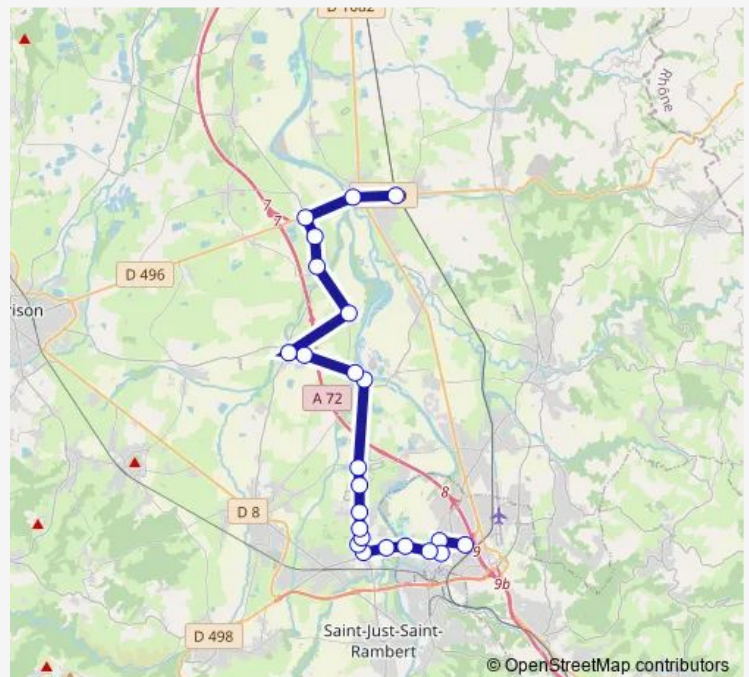

## Route schedule

Nautiform — Rdpt Centre Bourg

Monday 12:10-18:10

Tuesday 12:10-18:10

Wednesday 12:10-18:10

Thursday 12:10-18:10

Friday 12:10-18:10

Saturday 12:10-18:10

## Route info

Direction: Nautiform

Stops: 12

Trip Duration: 0 hour 29 min

■ L10 — L10 Andrézieux-Bouthéon - Montrond

**BusMaps**

## Route info

Direction: Nautiform

Stops: 12

Trip Duration: 0 hour 29 min