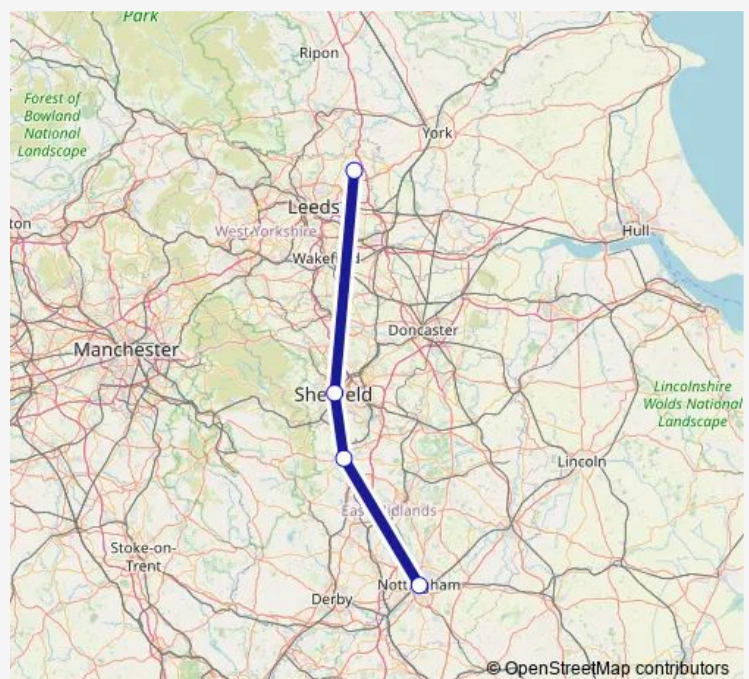

Bus L10 Broad Marsh Bus Station, Nottingham-Bramham Park, Bramham

[Go to website](#)

Direction

Bramham Park,stop — Broad Marsh Bus Station,Bay 10

4 stops

[Open route schedule](#)

Bramham Park,stop

Sheffield Interchange/E2,E2

Coach Station,Bay A

Broad Marsh Bus Station,Bay 10

Route schedule

Bramham Park,stop — Broad Marsh Bus Station,Bay 10

Monday	09:30
Tuesday	—
Wednesday	—
Thursday	—
Friday	—
Saturday	—
Sunday	—

Route info

Direction: Bramham Park,stop

Stops: 4

Trip Duration: 2 hour 55 min

Direction

Broad Marsh Bus Station,Bay 10 — Bramham Park,stop

4 stops

[Open route schedule](#)

Broad Marsh Bus Station,Bay 10

Coach Station,Bay A

Sheffield Interchange/E2,E2

Bramham Park,stop

Route schedule

Broad Marsh Bus Station,Bay 10 — Bramham Park,stop

Monday	—
Tuesday	—
Wednesday	10:00
Thursday	10:00
Friday	—
Saturday	—
Sunday	—

Route info

Direction: Broad Marsh Bus Station,Bay 10