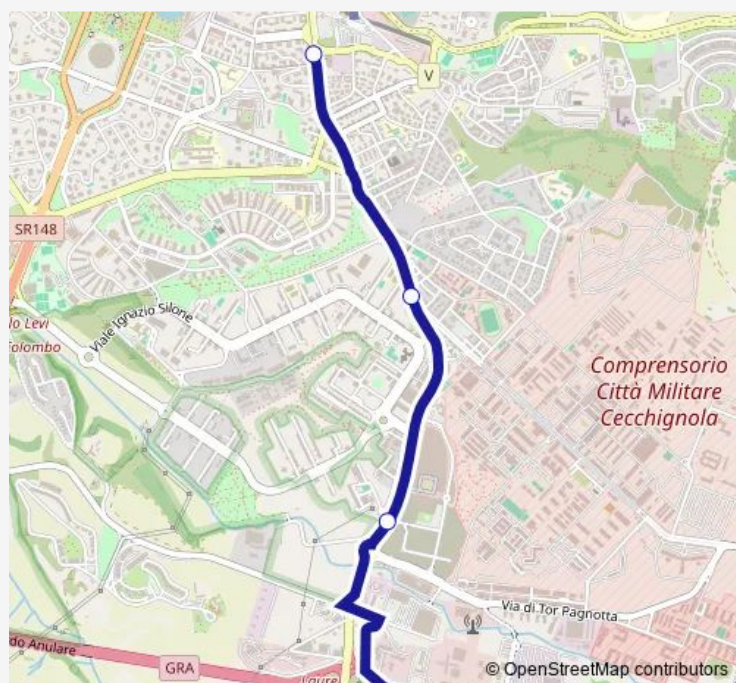

### Direction

Laurentina/Africa — CARUCCI/ANAGRAFE TRIBUTARIA

4 stops

[Open route schedule](#)

Laurentina/Africa

LAURENTINA/CECCHIGNOLA

LAURENTINA/LINATI

CARUCCI/ANAGRAFE TRIBUTARIA

### Route schedule

Laurentina/Africa — CARUCCI/ANAGRAFE TRIBUTARIA

Monday	05:21-01:34 <sup>+1</sup>
Tuesday	05:21-01:34 <sup>+1</sup>
Wednesday	05:21-01:34 <sup>+1</sup>
Thursday	05:21-01:34 <sup>+1</sup>
Friday	05:21-01:34 <sup>+1</sup>
Saturday	05:07-02:36 <sup>+1</sup>
Sunday	05:07-01:19 <sup>+1</sup>

### Route info

Direction: Laurentina/Africa

Stops: 4

Trip Duration: 0 hour 12 min

© OpenStreetMap contributors

L10 Bus time schedules and route maps are available in an offline PDF at [busmaps.com](https://busmaps.com). Use the [busmaps.com](https://busmaps.com) website to see live bus times, train schedule or subway schedule, and step-by-step directions for all public transit in Rome