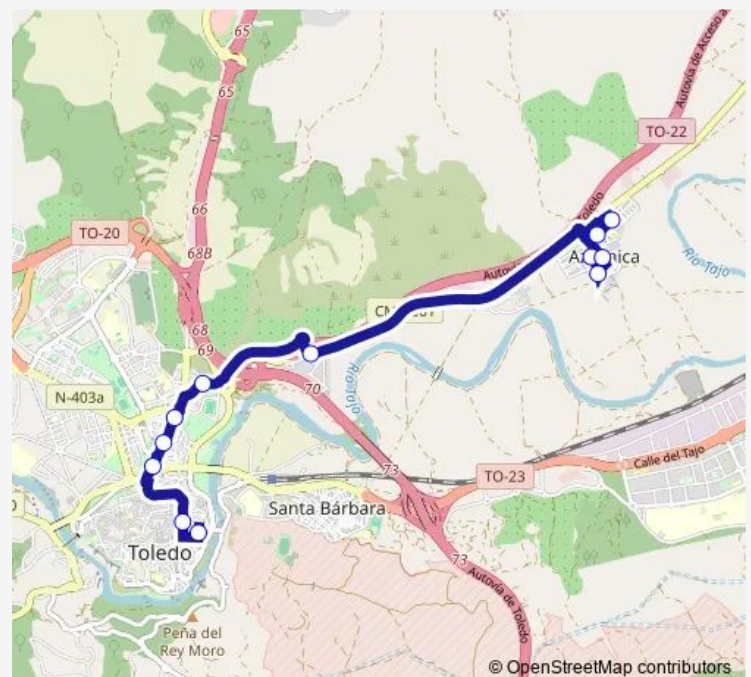

### Direction

Camino Huerta 5 — Calle DE LA Unión

12 stops

[Open route schedule](#)

Camino Huerta 5

Camino Huerta Junto AL Parque

Plaza DE Azucaica

Calle Azucena 14

### Route schedule

Camino Huerta 5 — Calle DE LA Unión

Monday 07:00-22:50

Tuesday 07:00-22:50

Wednesday 07:00-22:50

Thursday 07:00-22:50

Friday 07:00-22:50

Saturday 07:00-22:50

Sunday 07:50-21:50

### Route info

Direction: Camino Huerta 5

Stops: 12

Trip Duration: 0 hour 20 min

■ L10 — Azucaica - Zocodover

L10 Bus time schedules and route maps are available in an offline PDF at [busmaps.com](https://busmaps.com). Use the [busmaps.com](https://busmaps.com) website to see live bus times, train schedule or subway schedule, and step-by-step directions for all public transit in Toledo