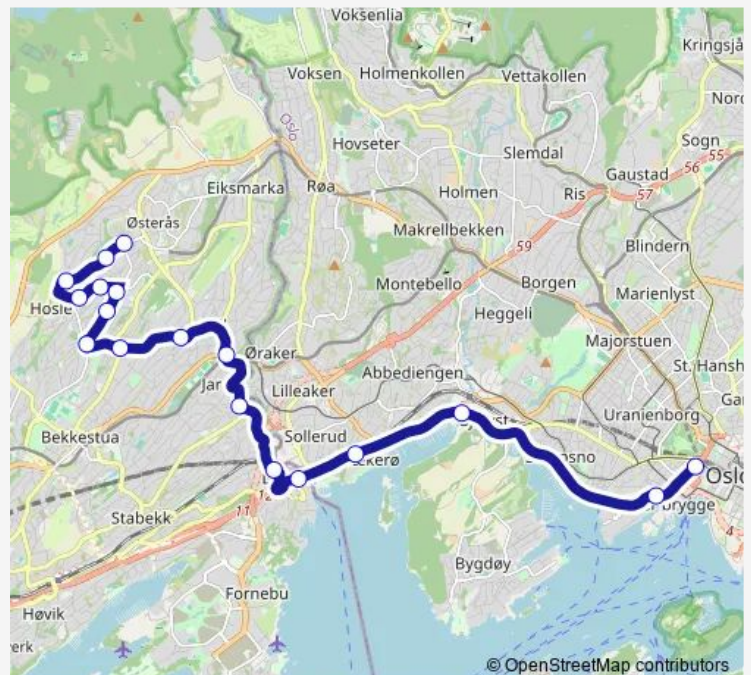

### Route info

Direction: Lønnås

Stops: 18

Trip Duration: 0 hour 27 min