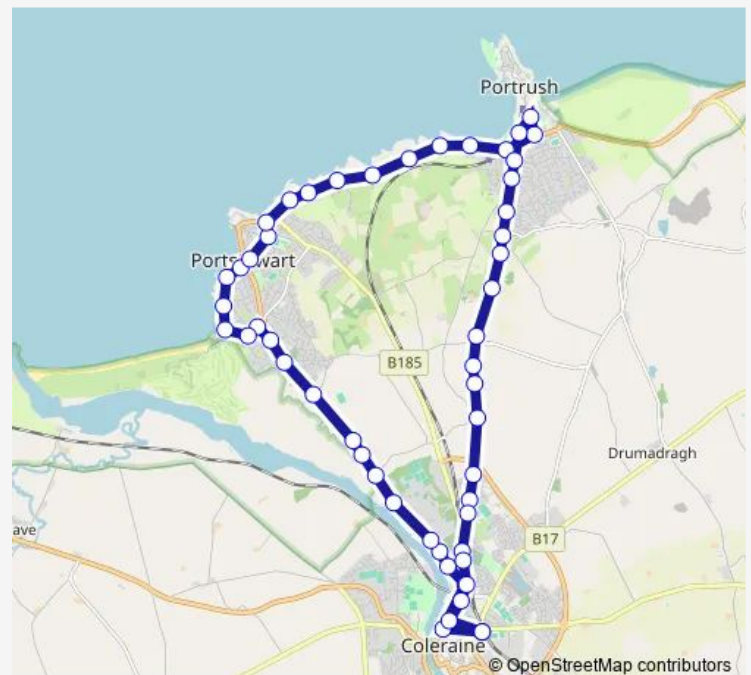

Blacks Lane

Agherton Village

Larkhill

Burnside

Royal Avenue

Strand Corner

Berne Ave

Dominican College

Thursday —

Friday —

Saturday —

Sunday 09:30-22:30

Route info

Direction: Coleraine Buscentre

Stops: 52

Trip Duration: 0 hour 48 min

140e — Coleraine, Buscentre- Coleraine, Buscentre

Portstewart York Hotel Sunday evening only

Primrose Hill

Millbank Avenue

The Pitts

Juniper Hill

Ballyreagh Golf Course

Carrick Dhu

Millstrand School

Dhu Varren Post Office

Croc Na Mac Street

Dunluce Ave

Metropole

Glenvale Ave

Vale Rd

Glenmanus