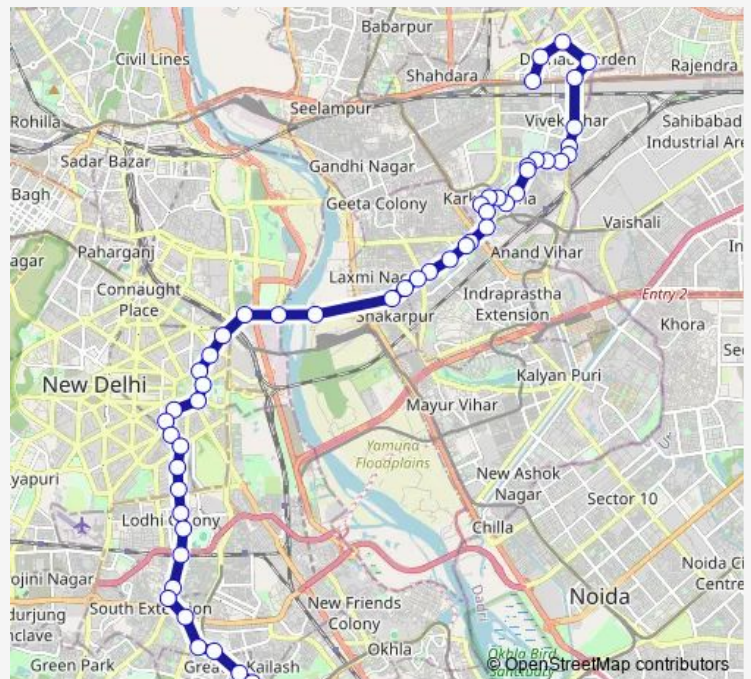

Shakarpur

Laxmi Nagar

Rainy Well

Route schedule

A Block Dilshad Garden Bloomfield Public School — Nehru Place Terminal

Monday 08:30-20:05

Tuesday 08:30-20:05

Wednesday 08:30-20:05

Thursday 08:30-20:05

Friday 08:30-20:05

Saturday 08:30-20:05

Sunday 08:30-20:05

Route info

Direction: A Block Dilshad Garden Bloomfield Public School

Stops: 45

Trip Duration: 1 hour 34 min