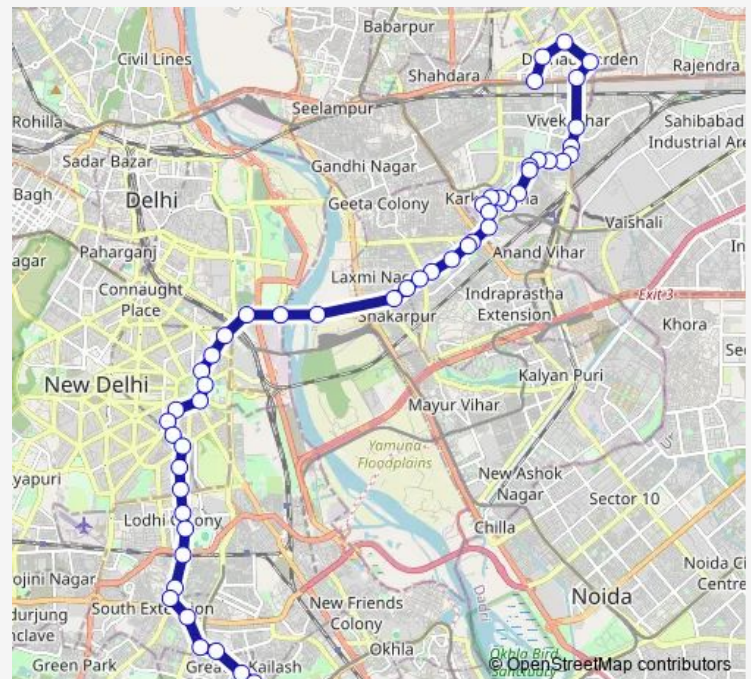

Shakarpur

Laxmi Nagar

Rainy Well

Route schedule

A Block Dilshad Garden Bloomfield Public School — Nehru Place Terminal

Monday 08:30-20:05

Tuesday 08:30-20:05

Wednesday 08:30-20:05

Thursday 08:30-20:05

Friday 08:30-20:05

Saturday 08:30-20:05

Sunday 08:30-20:05

Route info

Direction: A Block Dilshad Garden Bloomfield Public School

Stops: 45

Trip Duration: 1 hour 34 min