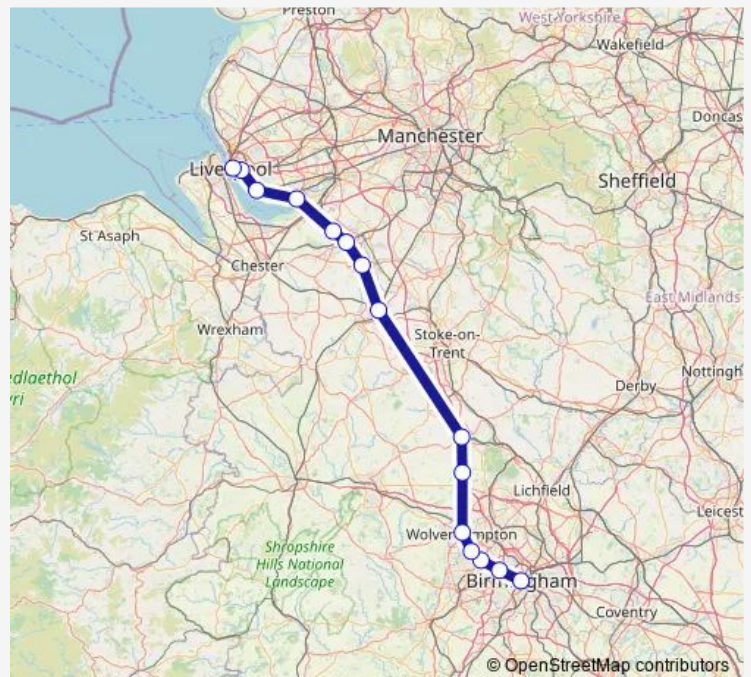

Rail Lm:Bhm->Liv LM train service from BHM to Liv

[Go to website](#)

Direction

Birmingham New Street — Liverpool Lime Street

15 stops

[Open route schedule](#)

Birmingham New Street

Smethwick Galton Bridge

Acton Bridge

Runcorn

Liverpool South Parkway

Edge Hill

Liverpool Lime Street

Route schedule

Birmingham New Street — Liverpool Lime Street

Monday 06:02-21:34

Tuesday 06:02-21:34

Wednesday 06:02-21:34

Thursday 06:02-21:34

Friday 06:02-21:34

Saturday 06:04-20:37

Sunday 09:42-21:42

Route info

Direction: Birmingham New Street

Stops: 15

Trip Duration: 1 hour 40 min

■ Lm:Bhm->Liv — LM train service from BHM to Liv

Lm:Bhm->Liv Rail time schedules and route maps are available in an offline PDF at busmaps.com. Use the busmaps.com website to see live bus times, train schedule or subway schedule, and step-by-step directions for all public transit in Liverpool