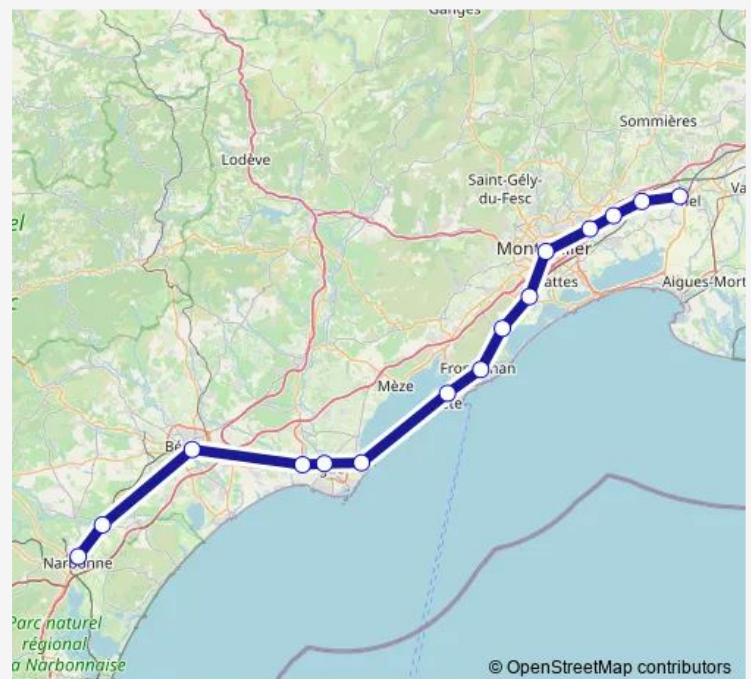

Rail C9 Montpellier Saint-Roch - Perpignan

[Go to website](#)

Direction

Lunel — Narbonne

15 stops

[Open route schedule](#)

Lunel

Valergues - Lansargues

Baillargues

Saint-Aunès

Montpellier Saint-Roch

Villeneuve-lès-Maguelone

Vic - Mireval

Frontignan

Sète

Marseillan Plage

Agde

Vias

Béziers

Coursan

Narbonne

Route schedule

Lunel — Narbonne

Monday 13:51-19:13

Tuesday 13:51-19:13

Wednesday 13:51-19:13

Thursday 13:51-19:13

Friday 13:51-19:13

Saturday —

Sunday —

Route info

Direction: Lunel

Stops: 15

Trip Duration: 1 hour 37 min

C9 — Montpellier Saint-Roch - Perpignan