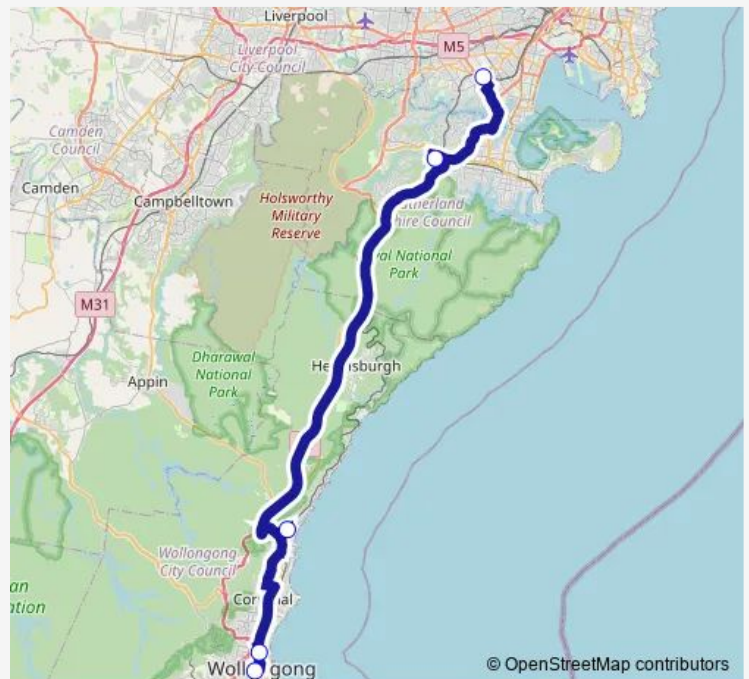

5 stops

[Open route schedule](#)

Hurstville Fire Station, Butler Rd

Sutherland Station, East Pde, Stand E

Thirroul Station, Railway Pde

Princes Hwy After Ajax Av

Wollongong Station, Station St

**Route schedule**

Hurstville Fire Station, Butler Rd — Wollongong Station, Station St

Monday	—
Tuesday	—
Wednesday	—
Thursday	—
Friday	—
Saturday	05:15-01:00 <sup>+1</sup>
Sunday	05:15-01:00 <sup>+1</sup>

**Route info**

Direction: Hurstville Fire Station, Butler Rd

Stops: 5

Trip Duration: 1 hour 30 min

22sc — Wollongong, then North Wollongong, Thirroul, Sutherland, Hurstville