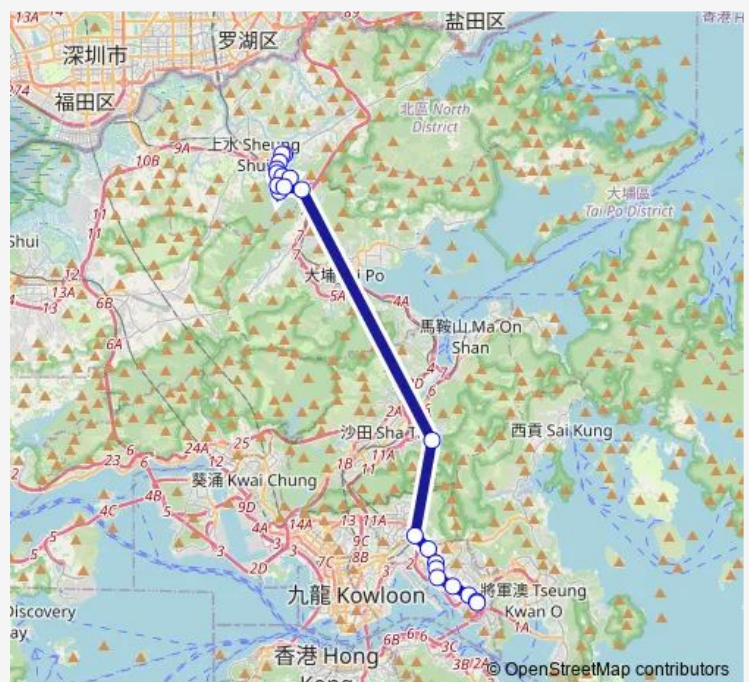

Route schedule

[Kmb] Luen WO HUI BUS Terminus[Lwb] Luen WO HUI BUS Terminus — [Ctb] LAM TIN Station[[Kmb+Ctb] LAM TIN Station/
Lam TIN Station[[Kmb] LAM TIN Station[[Xb] LAM TIN Station Public Transport Interchange

Monday	06:30
Tuesday	06:30
Wednesday	06:30
Thursday	06:30
Friday	06:30
Saturday	—
Sunday	—

Route info

Direction: [Kmb] Luen WO HUI BUS Terminus[[Lwb] Luen WO HUI BUS Terminus

Stops: 18

Trip Duration: 0 hour 56 min