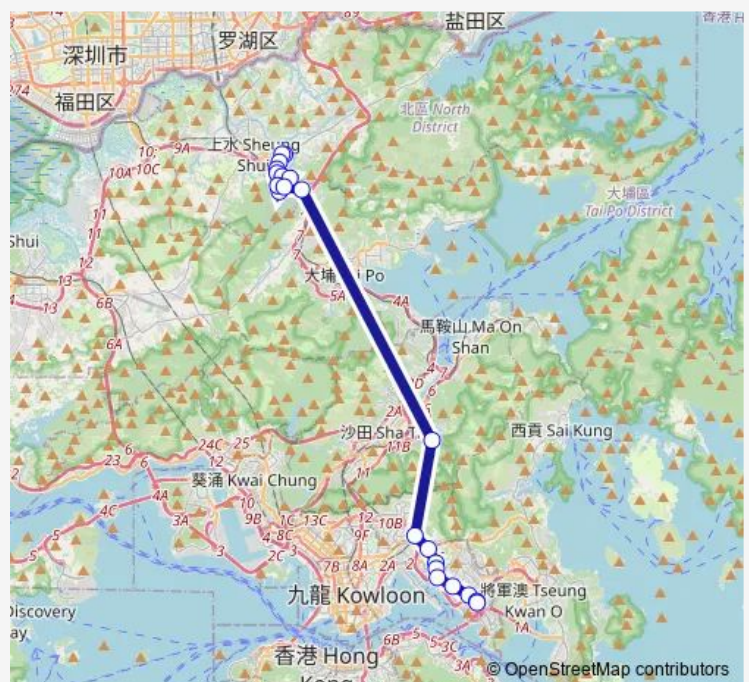

Route schedule

[Kmb] Luen WO HUI BUS Terminus[Lwb] Luen WO HUI BUS Terminus — [Ctb] LAM TIN Station[[Kmb+Ctb] LAM TIN Station/
Lam TIN Station[[Kmb] LAM TIN Station[Xb] LAM TIN Station Public Transport Interchange

Monday	06:30
Tuesday	06:30
Wednesday	06:30
Thursday	06:30
Friday	06:30
Saturday	—
Sunday	—

Route info

Direction: [Kmb] Luen WO HUI BUS Terminus[Lwb] Luen WO HUI BUS Terminus

Stops: 18

Trip Duration: 0 hour 58 min