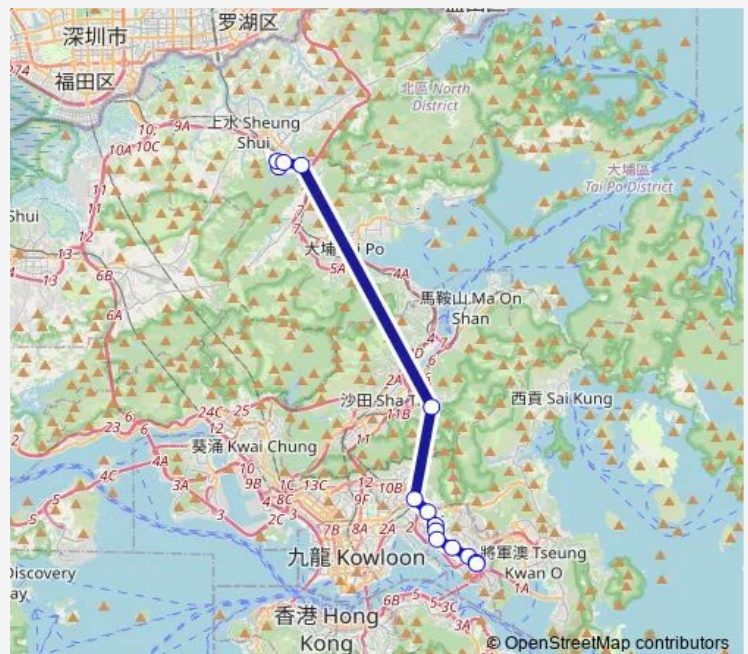

[Kmb+Ctb] Choi Hung BBI - PIK HOI House/
Pik HOI House Choi Hung Estate, Choi Hung Access Road|[Kmb] Choi Hung BBI - PIK HOI House

[Kmb] KAI YIP Estate

[Kmb] Kowloon BAY Station

[Ctb] Lower Ngau TAU KOK Estate, Kwun Tong Road|[Kmb+Ctb] Lower Ngau TAU KOK Estate/
Lower Ngau TAU KOK Estate, Kwun Tong Road|[Kmb] Lower Ngau TAU KOK Estate

[Kmb+Ctb] Kwun Tong Road Sitting-OUT Area/
Kwun Tong Road Sitting-OUT Area, Kwun Tong Road|[Kmb] Kwun Tong Road Sitting-OUT Area

[Ctb] Millennium City, Kwun Tong Road|[Kmb] Kwun Tong BBI - Millennium City|[Xb] Kwun Tong Road (Near TO Hong Ning Road)|[Xb] Kwun Tong Road Rest Garden

[Ctb] Kwun Tong Swimming Pool, LEI YUE MUN Road|[Kmb+Ctb] Kwun Tong Swimming Pool/
Kwun

Route schedule

[Kmb+Ctb] WAH Ming BBI/
Wah Ming Estate|[Kmb] WAH Ming Bbi|[Lwb] WAH Ming Bbi — [Ctb] LAM TIN Station|[Kmb+Ctb] LAM TIN Station/
Lam TIN Station|[Kmb] LAM TIN Station|[Xb] LAM TIN Station Public Transport Interchange

Monday	06:40-07:58
Tuesday	06:40-07:58
Wednesday	06:40-07:58
Thursday	06:40-07:58
Friday	06:40-07:58
Saturday	—
Sunday	—

Route info

Direction: [Kmb+Ctb] WAH Ming BBI/
Wah Ming Estate|[Kmb] WAH Ming Bbi|[Lwb] WAH Ming Bbi

Stops: 14

Trip Duration: 0 hour 54 min