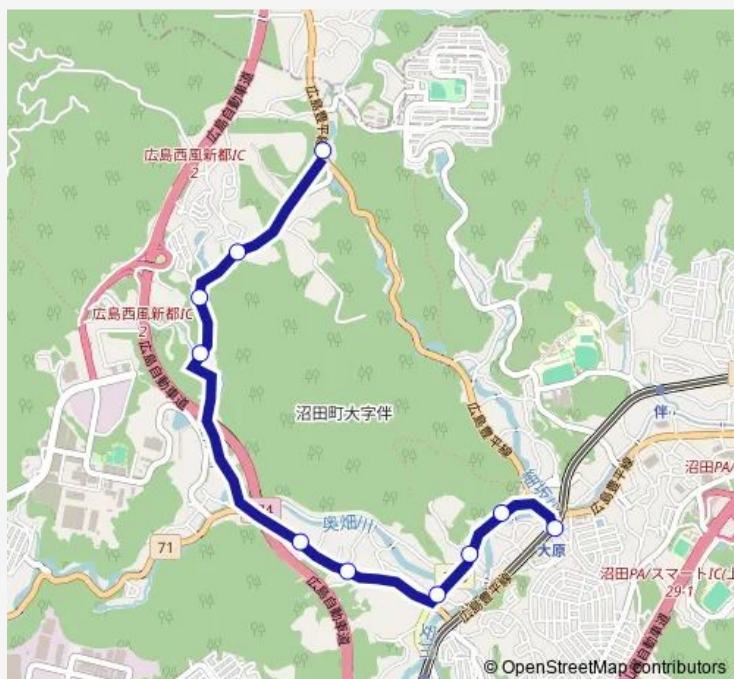

Route schedule

下大下 — 大原駅

Monday 07:15-07:54

Tuesday 07:15-07:54

Wednesday 07:15-07:54

Thursday 07:15-07:54

Friday 07:15-07:54

Saturday —

Sunday —

Route info

Direction: 下大下

Stops: 10

Trip Duration: 0 hour 13 min

■ 下大下→椎原→大原駅

下大下→椎原→大原駅 Bus time schedules and route maps are available in an offline PDF at busmaps.com. Use the busmaps.com website to see live bus times, train schedule or subway schedule, and step-by-step directions for all public transit in Hiroshima