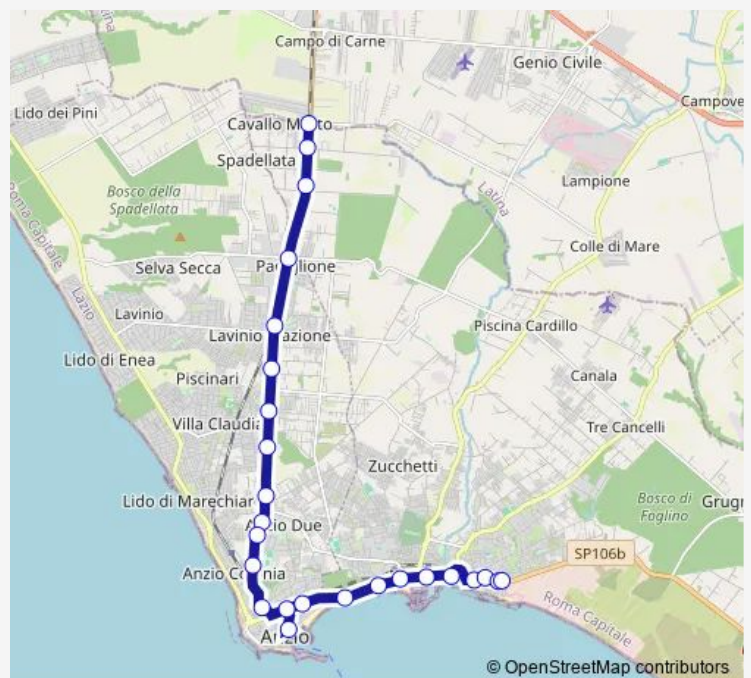

Monday 07:25

Tuesday 07:25

Wednesday 07:25

Thursday 07:25

Friday 07:25

Saturday 07:35

Sunday —

Route info

Direction: Nettuno | Via Nettunense Via Pantanelle # f12389

Stops: 25

Trip Duration: 0 hour 34 min

Nettuno | Largo Giovanni Xxiii # f000051

Nettuno | Via Liberazione Via Grandi # f2919

Nettuno | Via della Liberazione Via Brenta # f13289