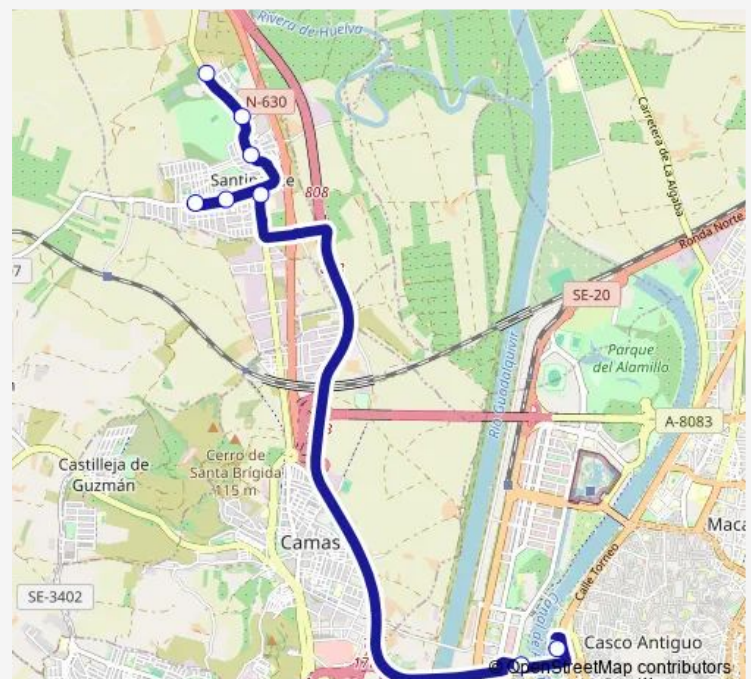

Tuesday 06:40-15:25

Wednesday 06:40-15:25

Thursday 06:40-15:25

Friday 06:40-15:25

Saturday —

Sunday —

Route info

Direction: Plaza De Armas

Stops: 8

Trip Duration: 0 hour 21 min

1721 — M-170a Santiponce - Sevilla (Servicio Express)

Direction

Italica (V) — Plaza De Armas

4 stops

[Open route schedule](#)

Italica (V)

Av Jimenez Becerril

Barqueta

Plaza De Armas

Route schedule

Italica (V) — Plaza De Armas

Monday	07:00-15:45
Tuesday	07:00-15:45
Wednesday	07:00-15:45
Thursday	07:00-15:45
Friday	07:00-15:45
Saturday	—
Sunday	—

Route info

Direction: Italica (V)

Stops: 4

Trip Duration: 0 hour 18 min

1721 Bus time schedules and route maps are available in an offline PDF at busmaps.com. Use the busmaps.com website to see live bus times, train schedule or subway schedule, and step-by-step directions for all public transit in Santiponce