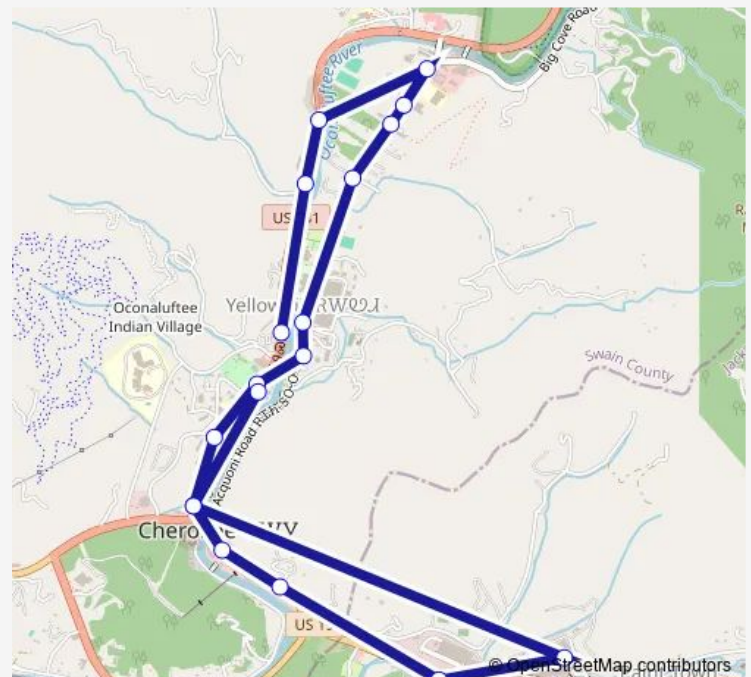

Bus Rivertrail

[Go to website](#)

Direction

Cultural District — Qualla Square

18 stops

[Open route schedule](#)

Cultural District

Water Wheel

Route schedule

Cultural District — Qualla Square

Monday 07:01-23:01

Tuesday 07:01-23:01

Wednesday 07:01-23:01

Thursday 07:01-23:01

Friday 07:01-23:01

Saturday —

Sunday —

Route info

Direction: Cultural District

Stops: 18

Trip Duration: 0 hour 29 min

■ Rivertrail

BusMaps

Rivertrail Bus time schedules and route maps are available in an offline PDF at busmaps.com. Use the busmaps.com website to see live bus times, train schedule or subway schedule, and step-by-step directions for all public transit in Cherokee