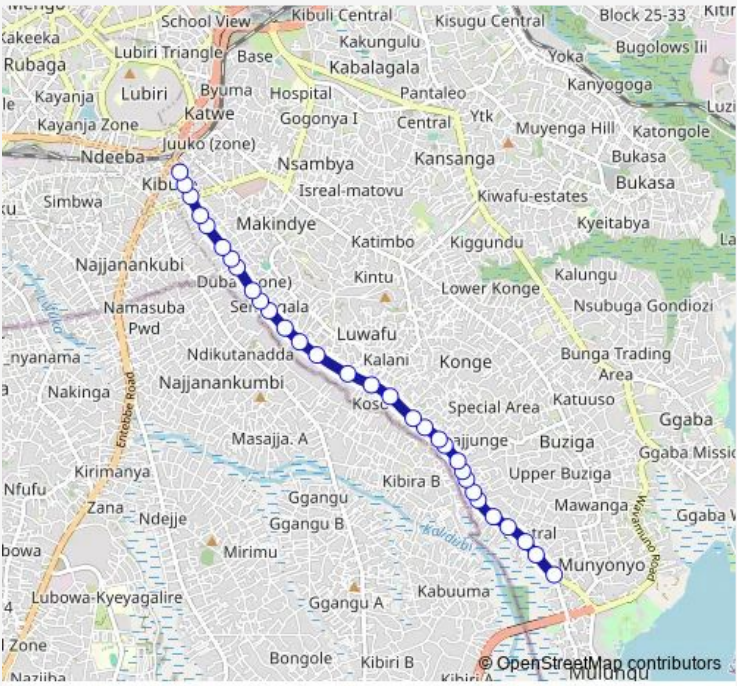

Bus KA130 Kobil Kibuye Taxi Park-Munyonyo Stage

[Go to website](#)

**Direction**  
 Munyonyo Guest House — Ucc Vocational  
 31 stops  
[Open route schedule](#)

- Munyonyo Guest House
- Mild Care Parents School Munyonyo
- Mogas Petrol Station (Salaama)
- Muwonge And Sons Shop
- Parents' Pride School
- Shammah Kindergarten
- Lwaasa
- Agape Miracle Centre Church
- St. Ponsiano Primary School
- Votex Restaurant
- Enlympo
- Kanisa Rd
- T And T Supermarket
- Dallas Shoppers - T&T Supermarket
- National Water (Salaama Branch)
- Kcca Mirember Primary School
- Sembuya Steel Ltd
- Cerplus Pharmacy
- Tender Care Kindergarten
- Bethel Primary School (Salama Rd)
- Bakayiira Diesel Garage

Route schedule  
 Munyonyo Guest House — Ucc Vocational

Monday	06:30-19:00
Tuesday	06:30-19:00
Wednesday	06:30-19:00
Thursday	06:30-19:00
Friday	06:30-19:00
Saturday	06:30-19:00
Sunday	06:30-19:00

Route info  
 Direction: Munyonyo Guest House  
 Stops: 31  
 Trip Duration: 0 hour 43 min