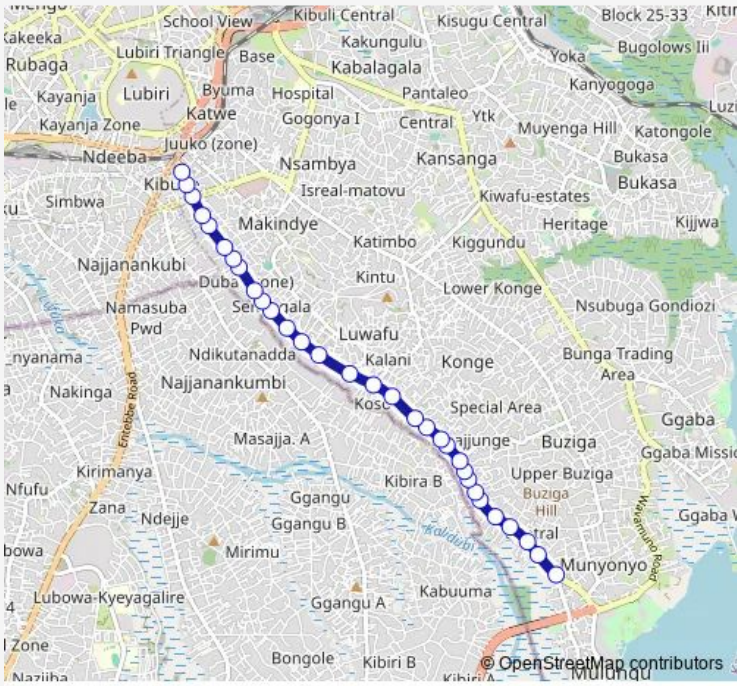

Bus Ka130 Kobil Kibuye Taxi Park-Munyonyo Stage

[Go to website](#)

Direction
 Munyonyo Guest House — Ucc Vocational
 31 stops
[Open route schedule](#)

- Munyonyo Guest House
- Mild Care Parents School Munyonyo
- Mogas Petrol Station (Salaama)
- Muwonge And Sons Shop
- Parents' Pride School
- Shammah Kindergarten
- Lwaasa
- Agape Miracle Centre Church
- St. Ponsiano Primary School
- Votex Restaurant
- Enlympo
- Kanisa Rd
- T And T Supermarket
- Dallas Shoppers - T&T Supermarket
- National Water (Salaama Branch)
- Kcca Mirember Primary School
- Sembuya Steel Ltd
- Cerplus Pharmacy
- Tender Care Kindergarten
- Bethel Primary School (Salama Rd)
- Bakayiira Diesel Garage

Route schedule
 Munyonyo Guest House — Ucc Vocational

Monday	06:30-19:00
Tuesday	06:30-19:00
Wednesday	06:30-19:00
Thursday	06:30-19:00
Friday	06:30-19:00
Saturday	06:30-19:00
Sunday	06:30-19:00

Route info
 Direction: Munyonyo Guest House
 Stops: 31
 Trip Duration: 0 hour 43 min