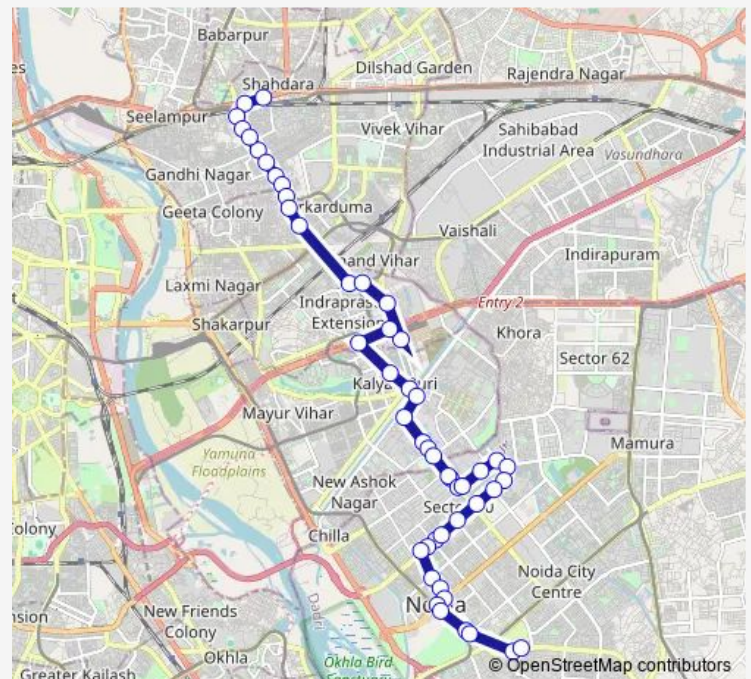

### Route schedule

Shahdara Terminal — Noida Sec 43 Police Chowki

Monday 06:00-22:45

Tuesday 06:00-22:45

Wednesday 06:00-22:45

Thursday 06:00-22:45

Friday 06:00-22:45

Saturday 06:00-22:45

### Route info

Direction: Shahdara Terminal

Stops: 49

Trip Duration: 1 hour 27 min

■ 319up

BusMaps

Dallu Pura

Vasundhra Enclave Sports Complex