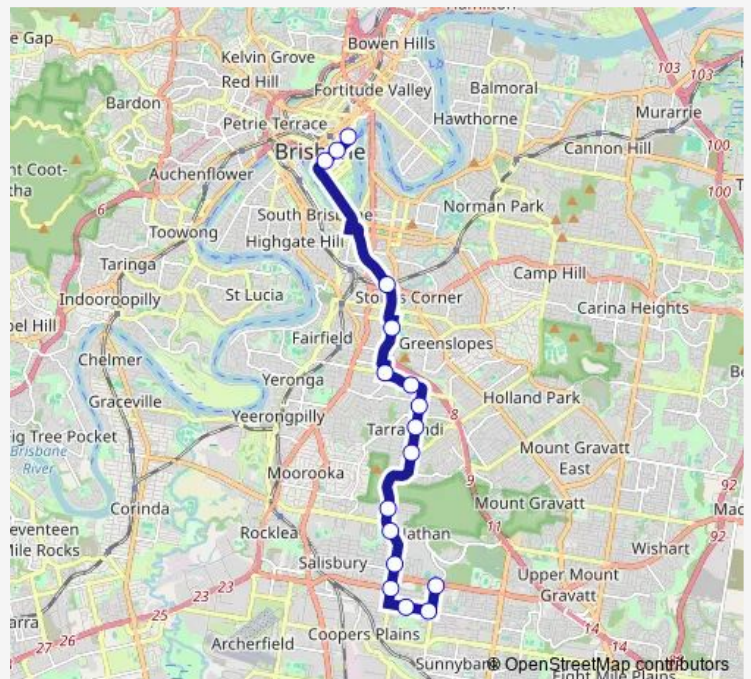

Buranda busway, platform 1

Elizabeth Street Stop 81 near George St

Elizabeth Street Stop 84 near Edward St

Eagle St near Eagle Lane (Stop 64)

**Route schedule**

Troughton Rd at Qeii Hospital — Eagle St near Eagle Lane (Stop 64)

Monday 07:05-08:05

Tuesday 07:05-08:05

Wednesday 07:05-08:05

Thursday 07:05-08:05

Friday 07:05-08:05

Saturday —

Sunday —

**Route info**

Direction: Troughton Rd at Qeii Hospital

Stops: 17

Trip Duration: 0 hour 41 min

P119 — Qeii Hospital - City Pre-Paid Rocket

## Route schedule

Queen Street station, 1d — Troughton Rd at Qeii Hospital, stop 37

Monday 16:35-17:35

Tuesday 16:35-17:35

Wednesday 16:35-17:35

Thursday 16:35-17:35

Friday 16:35-17:35

Saturday —