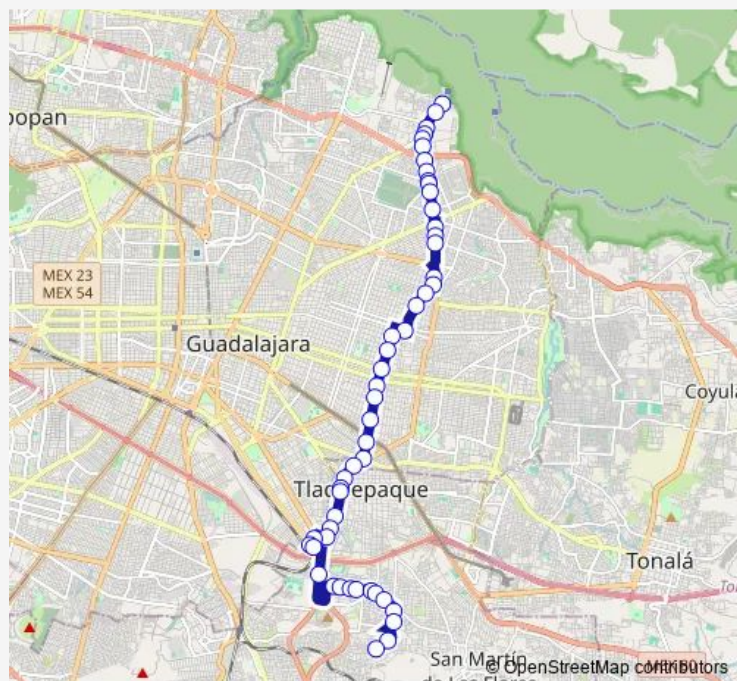

### Route schedule

Huentitán — Calle Patria

Monday 04:50

Tuesday 04:50

Wednesday 04:50

Thursday 04:50

Friday 04:50

Saturday 04:50

### Route info

Direction: Huentitán

Stops: 50

Trip Duration: 1 hour 17 min

T02 — Troncal T02-80 Artesanos

Josefa Ortiz de Domínguez

Av. Francisco Javier Mina

Valentín Gómez Farías

## Route info

Direction: Calle Patria

Stops: 49

Trip Duration: 1 hour 17 min

Calle Jorge Delorme y Campos

Av. Francisco Javier Mina

Josefa Ortiz de Domínguez

Industria