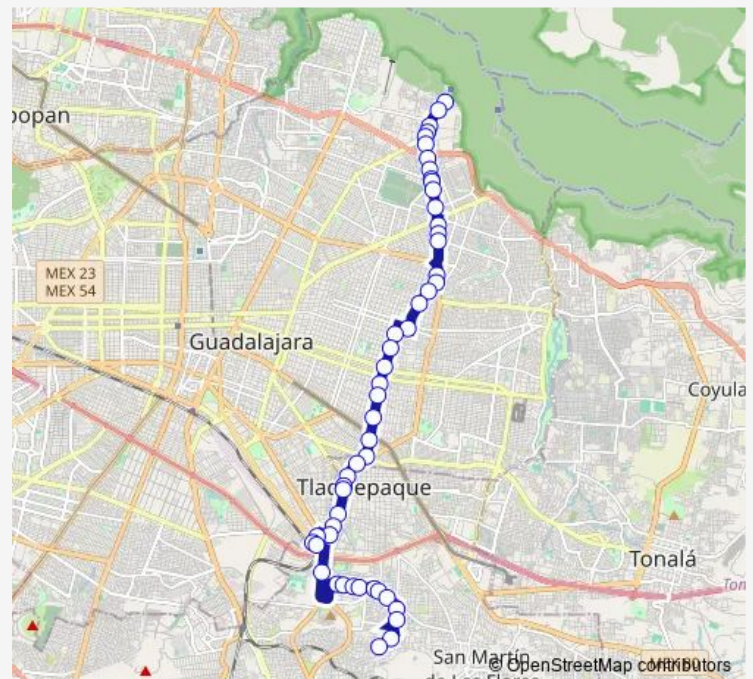

Av. Puerto Melaque

Guelatao

Industria

Route schedule

Huentitan — Calle Patria

Monday 04:50

Tuesday 04:50

Wednesday 04:50

Thursday 04:50

Friday 04:50

Saturday 04:50

Sunday 04:50

Route info

Direction: Huentitan

Stops: 50

Trip Duration: 1 hour 17 min

Europa

Federico Medrano

Calle Aldama

Route schedule

Calle Patria — Huentitán

Monday 04:50

Tuesday 04:50

Wednesday 04:50

Thursday 04:50

Friday 04:50

Saturday 04:50

Sunday 04:52

Route info

Direction: Calle Patria

Stops: 49

Trip Duration: 1 hour 17 min