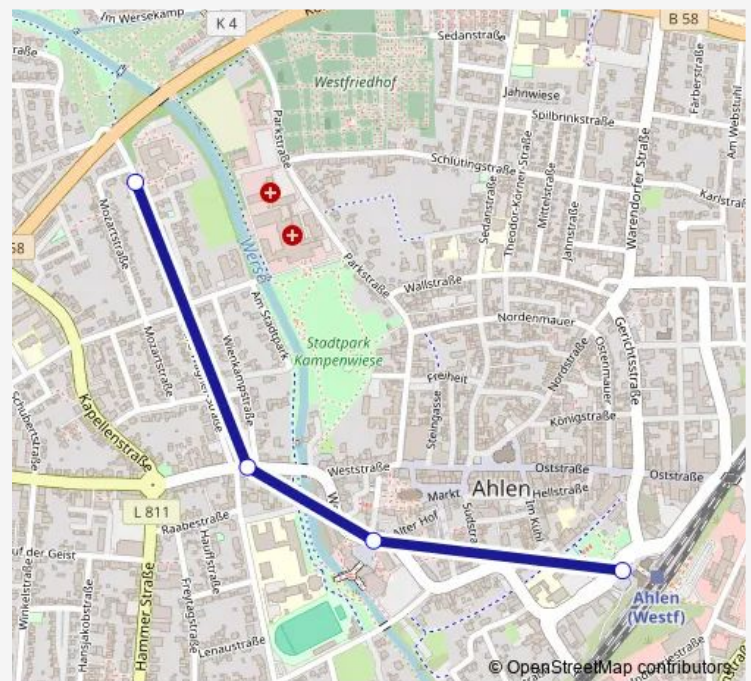

Ahlen, Weststr.

Ahlen, Hugo-Stoffers-Zentrum

Route schedule

Ahlen, Bahnhof — Ahlen, Hugo-Stoffers-Zentrum

Monday 10:30-17:30

Tuesday 10:30-17:30

Wednesday 10:30-17:30

Thursday 10:30-17:30

Friday 10:30-17:30

Saturday 10:30-11:30

Sunday —

Route info

Direction: Ahlen, Bahnhof

Stops: 4

Trip Duration: 0 hour 5 min

T7

BusMaps

Direction

Ahlen, Hugo-Stoffers-Zentrum — Ahlen, Bahnhof

4 stops

[Open route schedule](#)

Ahlen, Hugo-Stoffers-Zentrum

Ahlen, Weststr.

Ahlen, Rathaus

Route info

Direction: Ahlen, Hugo-Stoffers-Zentrum

Stops: 4

Trip Duration: 0 hour 5 min

Direction

Stadtlohn, Busbahnhof — Oeding, Kantstr.

15 stops

[Open route schedule](#)