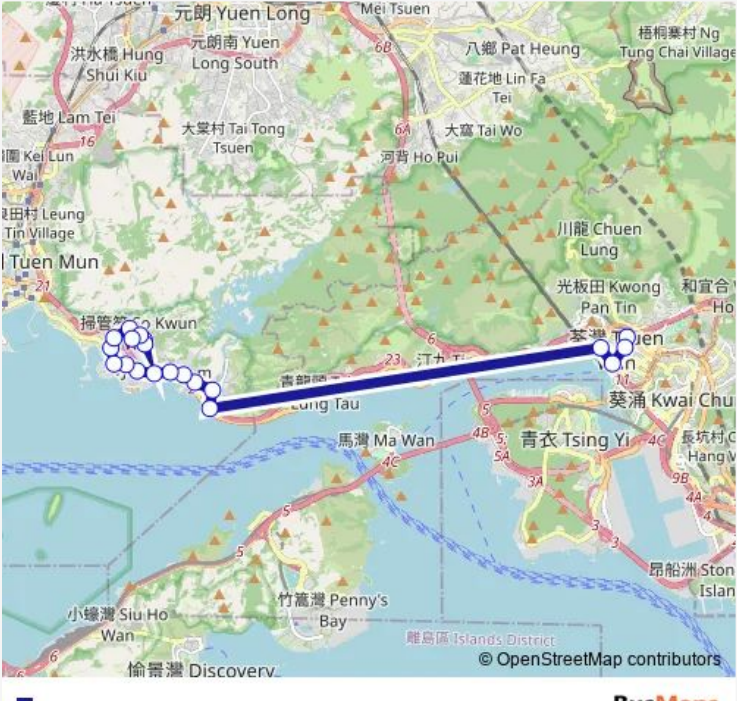

Route schedule

[Kmb] Tsuen WAN Station BUS Terminus[[Xb] Tsuen WAN Station NAM Fung Centre BUS Terminus — [Ctb] 18 Kwun Chui Road, Kwun Chui Road[[Kmb] 18 Kwun Chui Road[[Lrtfeeder] 18 Kwun Chui Road

Monday	18:15-19:05
Tuesday	18:15-19:05
Wednesday	18:15-19:05
Thursday	18:15-19:05
Friday	18:15-19:05
Saturday	—
Sunday	—

Route info

Direction: [Kmb] Tsuen WAN Station BUS Terminus[[Xb] Tsuen WAN Station NAM Fung Centre BUS Terminus

Stops: 20

Trip Duration: 0 hour 44 min

[Ctb] Aegean Coast, SO Kwun WAT Road[[Kmb] Aegean Coast[[Lrtfeeder] Aegean Coast[[Lwb] Aegean Coast