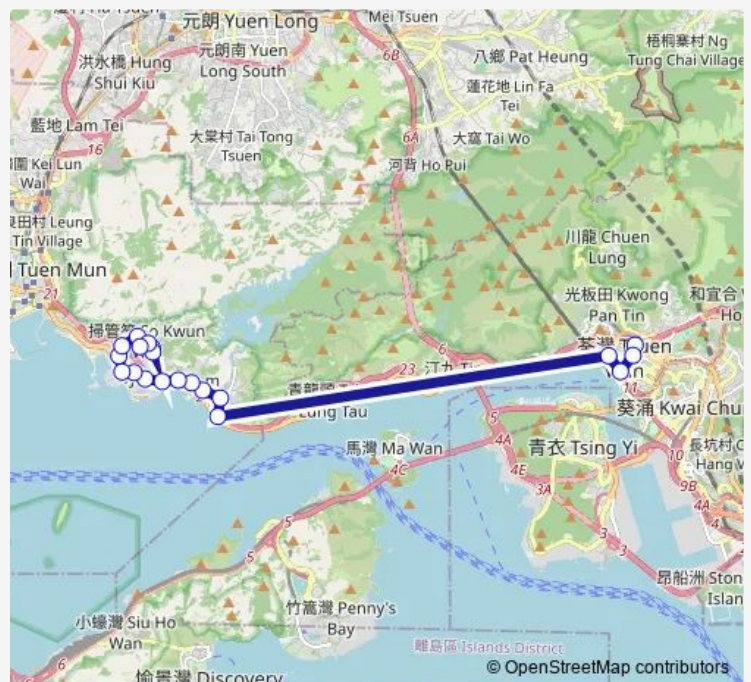

### Route info

Direction: [Kmb] Tsuen WAN Station BUS Terminus[[Xb] Tsuen WAN Station NAM Fung Centre BUS Terminus

Stops: 20

Trip Duration: 0 hour 40 min

[Ctb] Aegean Coast, SO Kwun WAT Road[[Kmb] Aegean Coast[[Lrtfeeder] Aegean Coast[[Lwb] Aegean Coast