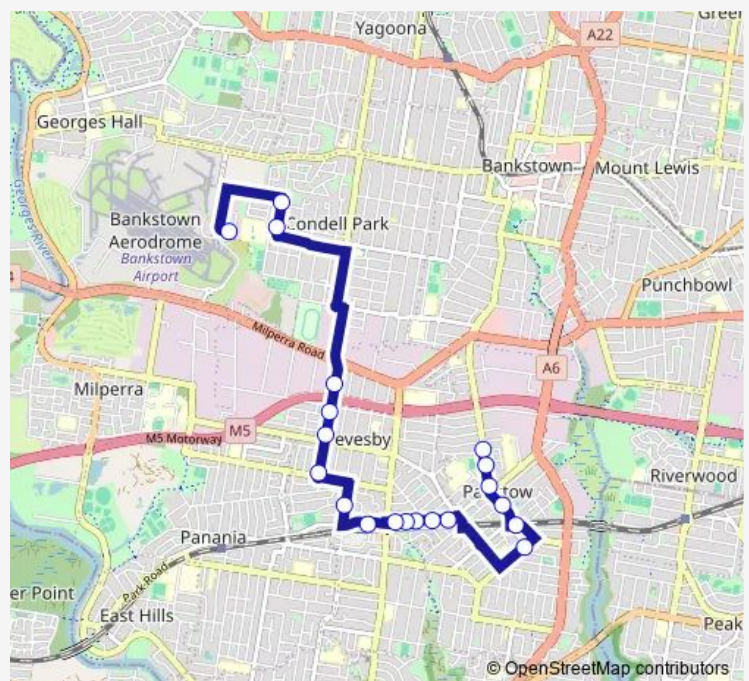

Sphinx Av Opp Mcpherson St

Sphinx Av Before The River Rd

Revesby Station, Marco Av

Polo St At Iluka St

Queen St At Bransgrove Rd

Queen St After Beaconsfield St

Queen St Before Carrington St

Queen St After Gordon Parker St

Manahan St At Townsend St

Manahan St Opp Jensen St

11 Harley Cres

Route schedule

Gibson Av At Beamish St — 11 Harley Cres

Monday	07:00
Tuesday	07:00
Wednesday	07:00
Thursday	07:00
Friday	07:00
Saturday	—
Sunday	—

Route info

Direction: Gibson Av At Beamish St

Stops: 20

Trip Duration: 0 hour 35 min

Dsa — Disability Services Australia - Condell to Queen St near Beaconsfield St

Direction

11 Harley Cres — Queen St After Beaconsfield St

Thursday 16:25

Friday 16:25

Saturday —

Sunday —

Route info

Direction: 11 Harley Cres

Stops: 26

Trip Duration: 0 hour 39 min