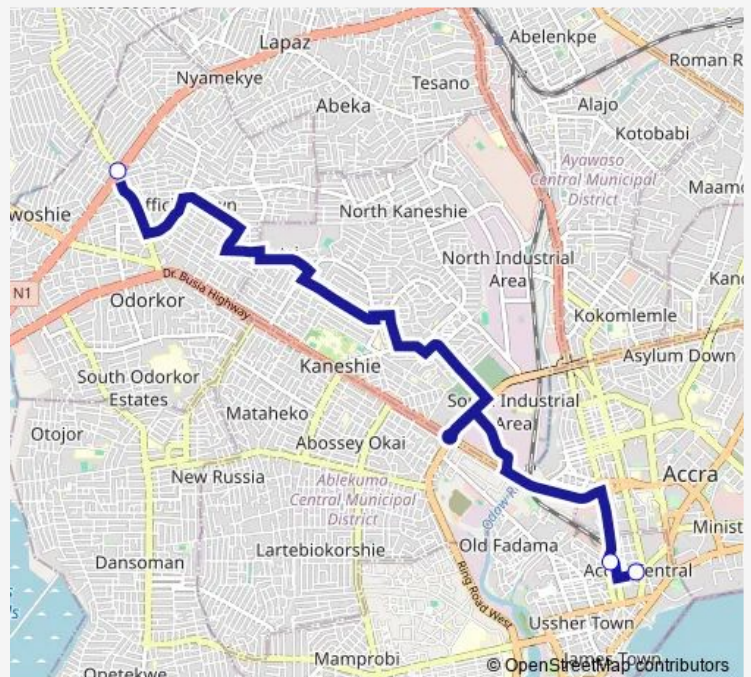

Bus 328A Kwashieman Station to Rawlings Park

[Go to website](#)

Direction

Terminal Kwashieman Station — Terminal Rawlings Park

3 stops

[Open route schedule](#)

Terminal Kwashieman Station

GCB Bank

Terminal Rawlings Park

Route schedule

Terminal Kwashieman Station — Terminal Rawlings Park

Monday 11:49

Tuesday 11:49

Wednesday 11:49

Thursday 11:49

Friday 11:49

Saturday 11:49

Sunday 11:49

Route info

Direction: Terminal Kwashieman Station

Stops: 3

Trip Duration: 0 hour 45 min

■ 328A — Kwashieman Station to Rawlings Park

328A Bus time schedules and route maps are available in an offline PDF at busmaps.com. Use the busmaps.com website to see live bus times, train schedule or subway schedule, and step-by-step directions for all public transit in Accra