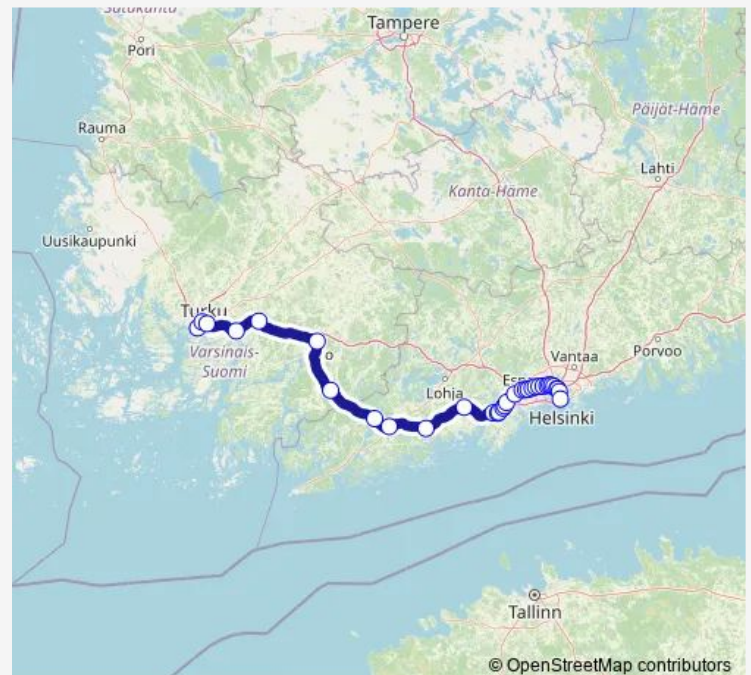

Espoo

Tuomarila

Koivuhovi

Route schedule

Turku satama — Helsinki

Monday 20:30

Tuesday 20:30

Wednesday 20:30

Thursday 20:30

Friday 20:30

Saturday 20:30

Sunday 20:30

Route info

Direction: Turku satama

Stops: 33

Trip Duration: 2 hour 40 min

■ IC 972 — Turku satama - Helsinki

Kauniainen

Kera

Kilo

Leppävaara

Mäkkylä

Pitäjänmäki

Valimo

Tuesday 20:30

Wednesday 20:30

Thursday 20:30

Friday 20:30

Saturday 20:30

Sunday 20:30

Route info

Direction: Turku satama