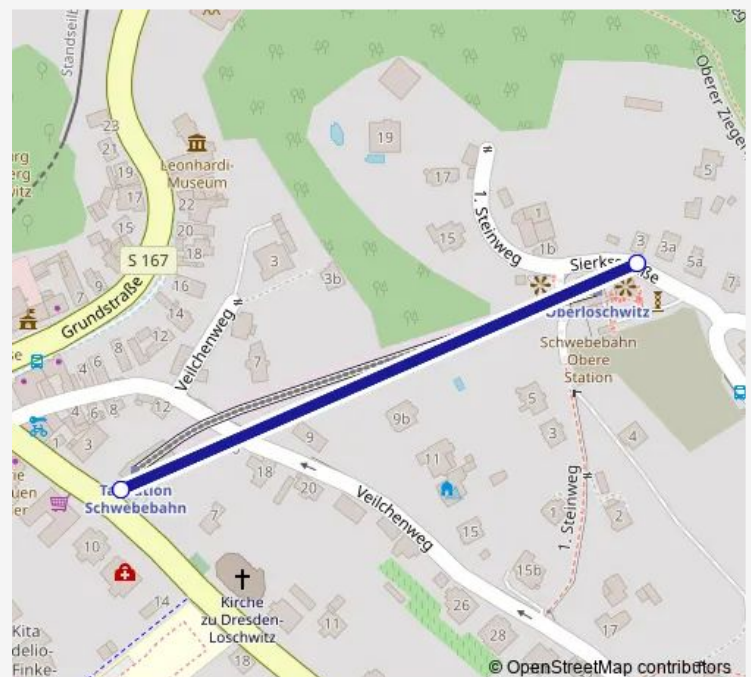

## Cable tram Schwebobahn

[Go to website](#)**Direction**

DD Obere Station Schwebobahn — Dresden Körnerplatz

2 stops

[Open route schedule](#)

DD Obere Station Schwebobahn

Dresden Körnerplatz

## Route schedule

DD Obere Station Schwebobahn — Dresden Körnerplatz

Monday 09:30-20:00

Tuesday 09:30-20:00

Wednesday 09:30-20:00

Thursday 09:30-20:00

Friday 09:30-20:00

Saturday 09:30-20:00

## Route info

Direction: DD Obere Station Schwebobahn

Stops: 2

Trip Duration: 0 hour 5 min

■ Schwebobahn

BusMaps

**Direction**

Dresden Körnerplatz — DD Obere Station Schwebebahn

**Route info**

Direction: Dresden Körnerplatz

Stops: 2

Trip Duration: 0 hour 5 min

Schwebebahn Cable tram time schedules and route maps are available in an offline PDF at [busmaps.com](https://busmaps.com). Use the [busmaps.com](https://busmaps.com) website to see live bus times, train schedule or subway schedule, and step-by-step directions for all public transit in Dresden