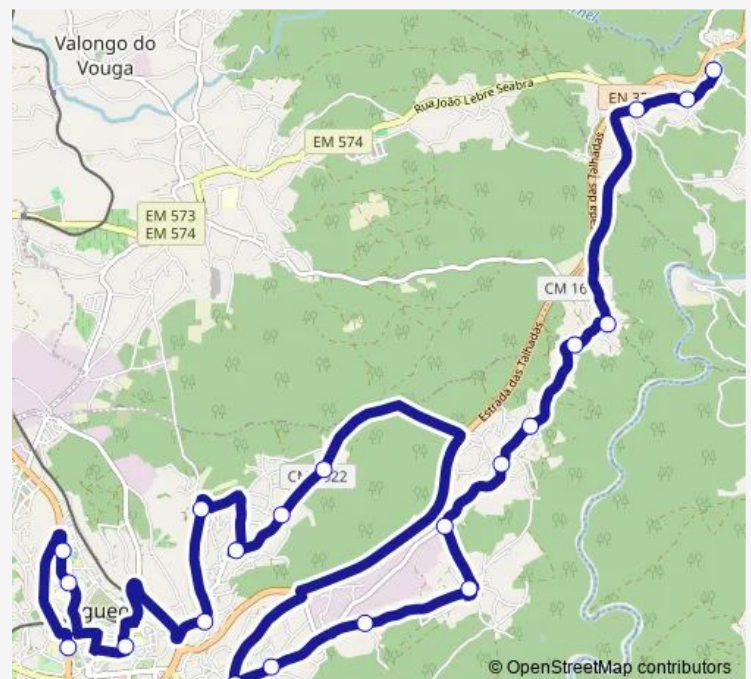

Misericórdia Gare

Route schedule

São Simão — Misericórdia Gare

Monday	07:15
Tuesday	07:15
Wednesday	07:15
Thursday	07:15
Friday	07:15
Saturday	—
Sunday	—

Route info

Direction: São Simão

Stops: 11

Trip Duration: 0 hour 23 min

Friday 13:30-17:35

Saturday —

Sunday —

Route info

Direction: Misericórdia Gare

Stops: 21

Trip Duration: 0 hour 48 min

Direction

Monday 07:48

Tuesday 07:48

Wednesday 07:48

Thursday 07:48

Friday 07:48

Saturday —

Sunday —

Route info

Direction: Nossa Senhora da Conceição

Stops: 11

Trip Duration: 0 hour 24 min

7326 Bus time schedules and route maps are available in an offline PDF at busmaps.com. Use the busmaps.com website to see live bus times, train schedule or subway schedule, and step-by-step directions for all public transit in Agueda