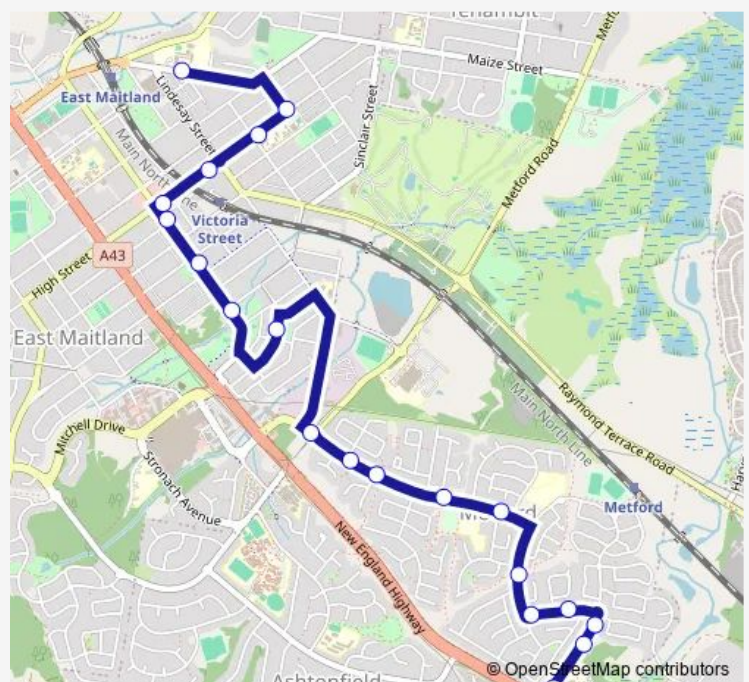

State Emergency Service, Chelmsford Dr (Hail And Ride)

Chelmsford Dr At Tennyson St

Chelmsford Dr Opp Early Learning Centre

Chelmsford Dr Opp Maitland Christian School

Chelmsford Dr Opp Grevillea Dr

Schanck Dr Opp Willow Dr

Lowes St Opp Metford Community Hall

Lowes St Opp Mcleod Av

Ferraby Dr After Streeton Dr

Ferraby Dr Opp 32

Tafe Maitland, Ferraby Dr

Route schedule

Maitland Grossmann High School, Cumberland St — Tafe Maitland, Ferraby Dr

Monday	16:06
Tuesday	16:06
Wednesday	16:06
Thursday	16:06
Friday	16:06
Saturday	—
Sunday	—

Route info

Direction: Maitland Grossmann High School, Cumberland St

Stops: 20

Trip Duration: 0 hour 12 min

2663 School Bus time schedules and route maps are available in an offline PDF at busmaps.com. Use the busmaps.com website to see live bus times, train schedule or subway schedule, and step-by-step directions for all public transit in Maitland