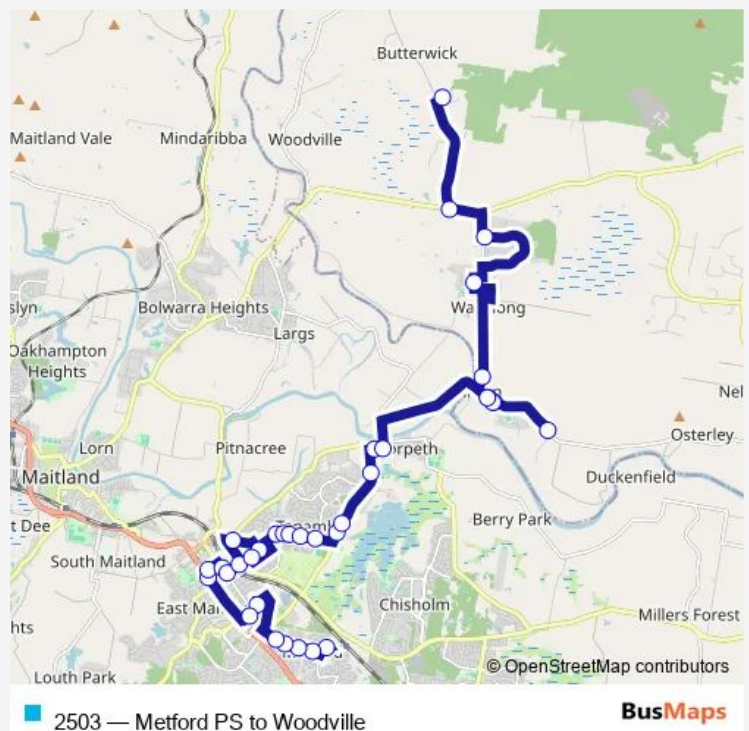

School Bus 2503 Metford PS to Woodville

[Go to website](#)

Direction

Metford Public School, Schanck Dr — Clarence Town Rd
Opp Butterwick Rd

35 stops

[Open route schedule](#)

- Metford Public School, Schanck Dr
- Chelmsford Dr At Grevillea Dr
- Maitland Christian School, Chelmsford Dr
- Early Learning Centre, Chelmsford Dr
- Chelmsford Dr Opp Tennyson St
- Bruce St Before Bray St
- Bruce St After Hughes St
- Newcastle St After George St
- St Joseph's Primary School, King St
- Lawes St Before George St
- High St At Lawes St
- High St Before Lindesay St
- Maitland Grossmann High School, Cumberland St
- Hodge St At High St
- Maitland High School, Hunter St
- View St At Maize St
- Maize St Opp Sinclair St
- Tenambit Public School, Maize St
- Maize St Opp Foster St
- Maize St Opp Houston Av
- Metford Rd At Collinson St

Route schedule

Metford Public School, Schanck Dr — Clarence Town Rd
Opp Butterwick Rd

Monday	15:03
Tuesday	15:03
Wednesday	15:03
Thursday	15:03
Friday	15:03
Saturday	—
Sunday	—

Route info

Direction: Metford Public School, Schanck Dr

Stops: 35

Trip Duration: 1 hour 18 min

Metford Rd After Robert St

Tank St After Canterbury Dr

High St At Green St

High St At Northumberland St

Paterson St Opp Hinton Public School (Hail And Ride)

Hinton School Of Arts, Hinton Rd (Hail And Ride)

Hinton Rd After Nulla Nulla Lane (Hail And Ride)

Hinton Rd Opp Hinton School Of Arts (Hail And Ride)

Hinton Public School, Paterson St

High St After Hinton Rd

Scott St After Morpeth Views

Rosebank Dr Before High St