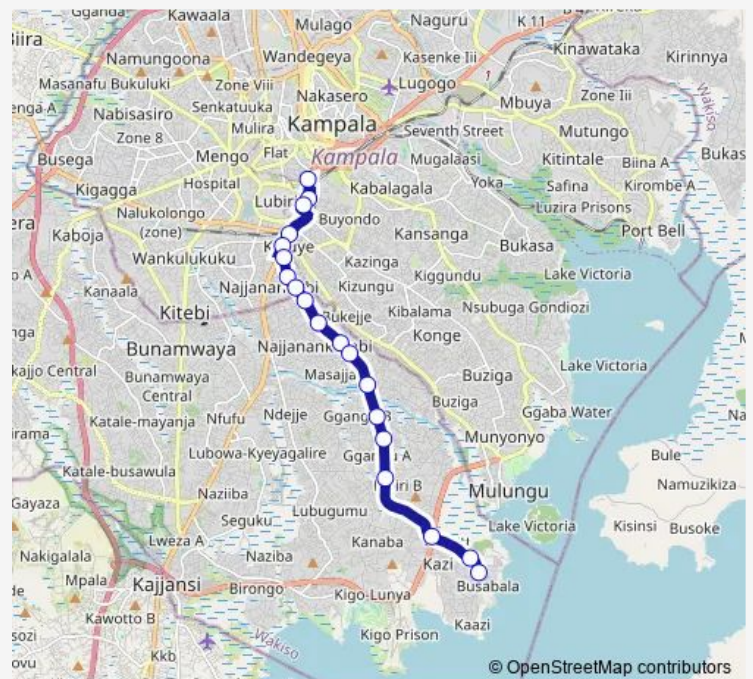

Bussabala Rd - River

Gango

Jordan Medical Centre

Kibiri

Busabala Stage

Sema Shopping Center - Busabala Rd

One Love Beach Stage

### Route schedule

Usafi Taxi Park — One Love Beach Stage

Monday 06:30-19:00

Tuesday 06:30-19:00

Wednesday 06:30-19:00

Thursday 06:30-19:00

Friday 06:30-19:00

Saturday 06:30-19:00

### Route info

Direction: Usafi Taxi Park

Stops: 19

Trip Duration: 1 hour 3 min

■ IC138 — One Love Beach Stage-Usafi Taxi Park

IC138 Bus time schedules and route maps are available in an offline PDF at [busmaps.com](https://busmaps.com). Use the [busmaps.com](https://busmaps.com) website to see live bus times, train schedule or subway schedule, and step-by-step directions for all public transit in Kampala