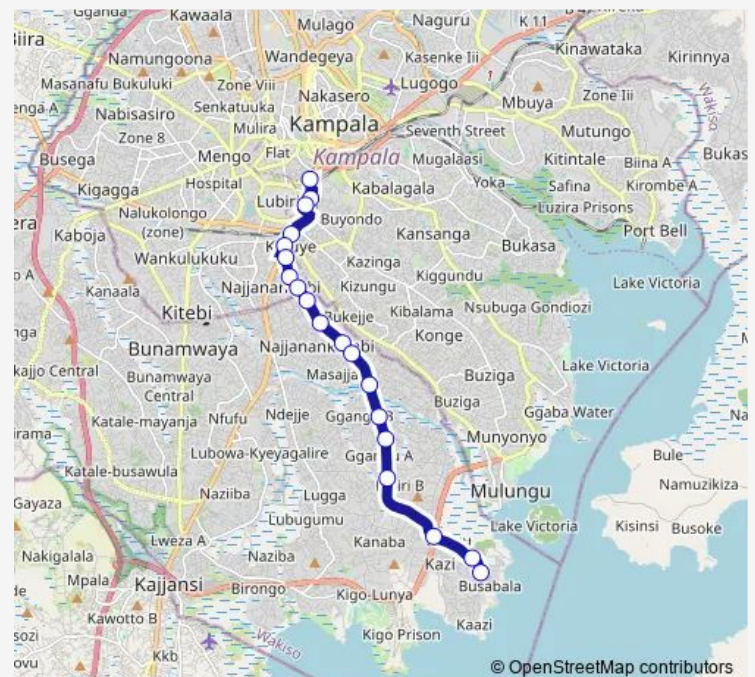

Bussabala Rd - River

Gango

Jordan Medical Centre

Kibiri

Busabala Stage

Sema Shopping Center - Busabala Rd

One Love Beach Stage

### Route schedule

Usafi Taxi Park — One Love Beach Stage

Monday 06:30-19:00

Tuesday 06:30-19:00

Wednesday 06:30-19:00

Thursday 06:30-19:00

Friday 06:30-19:00

Saturday 06:30-19:00

### Route info

Direction: Usafi Taxi Park

Stops: 19

Trip Duration: 1 hour 3 min

Ic138 — One Love Beach Stage-Usafi Taxi Park

lc138 Bus time schedules and route maps are available in an offline PDF at [busmaps.com](https://busmaps.com). Use the [busmaps.com](https://busmaps.com) website to see live bus times, train schedule or subway schedule, and step-by-step directions for all public transit in Kampala