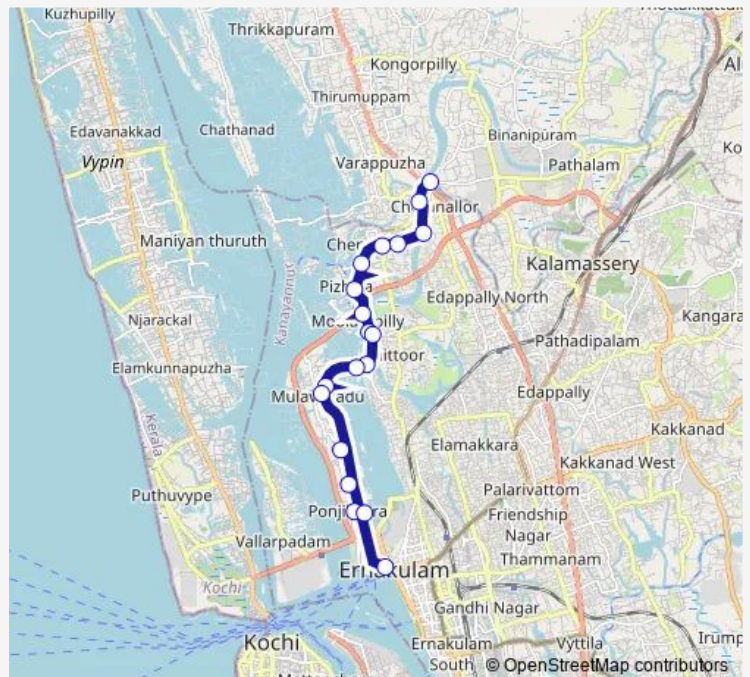

Saturday 06:00

Sunday 06:00

Route info

Direction: Eloor Ferry

Stops: 19

Trip Duration: 1 hour 21 min

■ Ernakulam Boat Jetty ↔ Eloor

Direction

Monday 06:00

Tuesday 06:00

Wednesday 06:00

Thursday 06:00

Friday 06:00

Saturday 06:00

Sunday 06:00

Route info