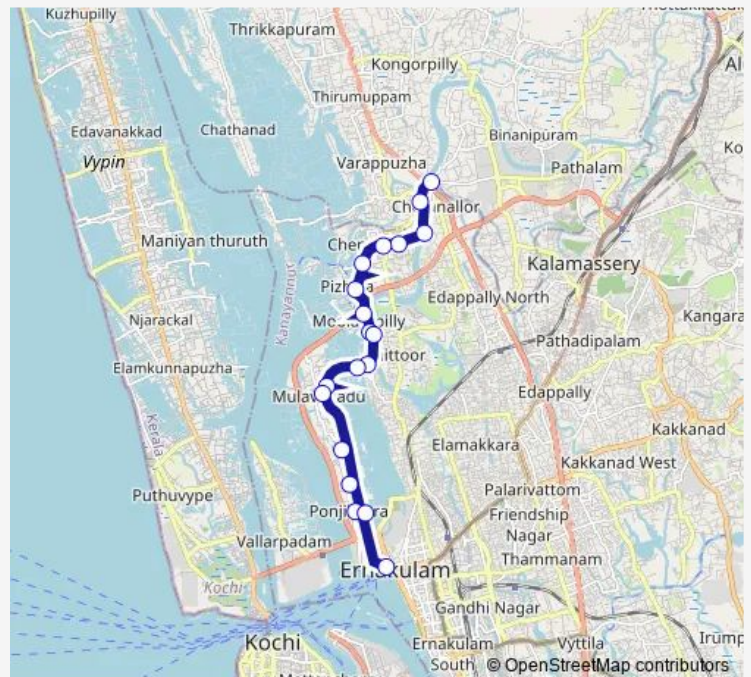

Saturday 06:00

Sunday 06:00

Route info

Direction: Eloor Ferry

Stops: 19

Trip Duration: 1 hour 21 min

■ Ernakulam Boat Jetty ↔ Eloor

Direction

Monday 06:00

Tuesday 06:00

Wednesday 06:00

Thursday 06:00

Friday 06:00

Saturday 06:00

Sunday 06:00

Route info