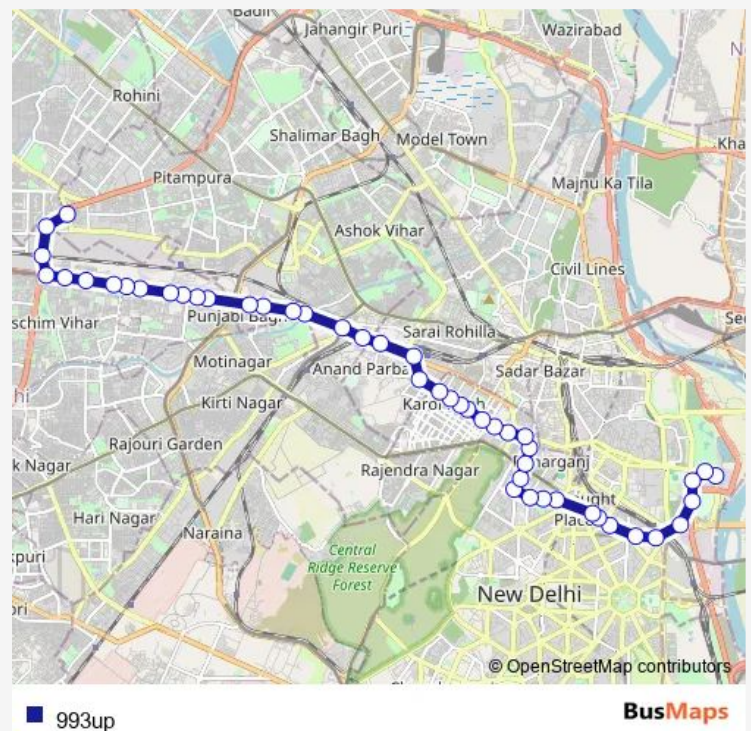

Jhandewalan

Karol Bagh Terminal

Faiz Road

Route schedule

Delhi Sachivalaya (Rajghat Power House) — West Enclave / Sansad Vihar (T)

Monday 07:10-20:22

Tuesday 07:10-20:22

Wednesday 07:10-20:22

Thursday 07:10-20:22

Friday 07:10-20:22

Saturday 07:10-20:22

Sunday 07:10-20:22

Route info

Direction: Delhi Sachivalaya (Rajghat Power House)

Stops: 47

Trip Duration: 1 hour 22 min