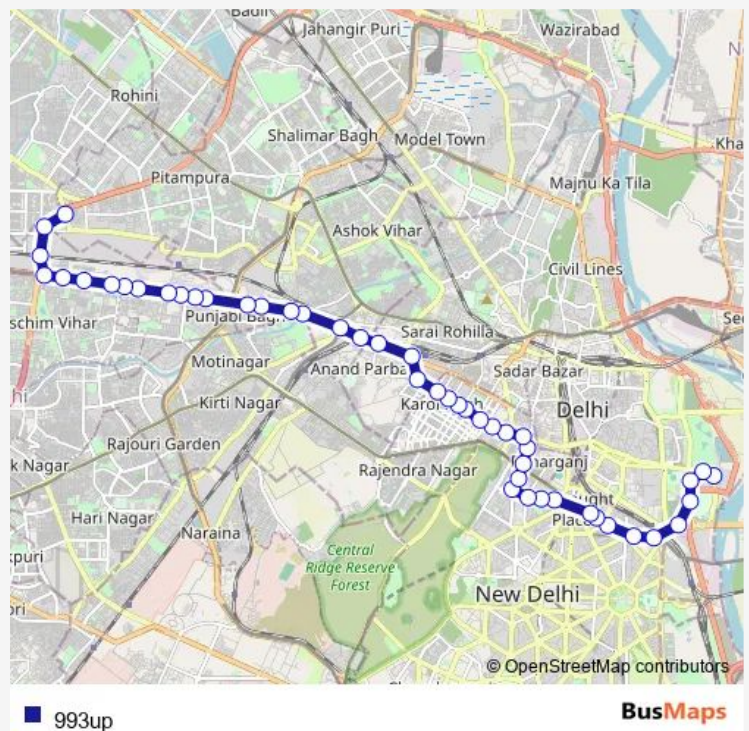

Jhandewalan

Karol Bagh Terminal

Faiz Road

Route schedule

Delhi Sachivalaya (Rajghat Power House) — West Enclave / Sansad Vihar (T)

Monday 07:10-20:22

Tuesday 07:10-20:22

Wednesday 07:10-20:22

Thursday 07:10-20:22

Friday 07:10-20:22

Saturday 07:10-20:22

Sunday 07:10-20:22

Route info

Direction: Delhi Sachivalaya (Rajghat Power House)

Stops: 47

Trip Duration: 1 hour 22 min