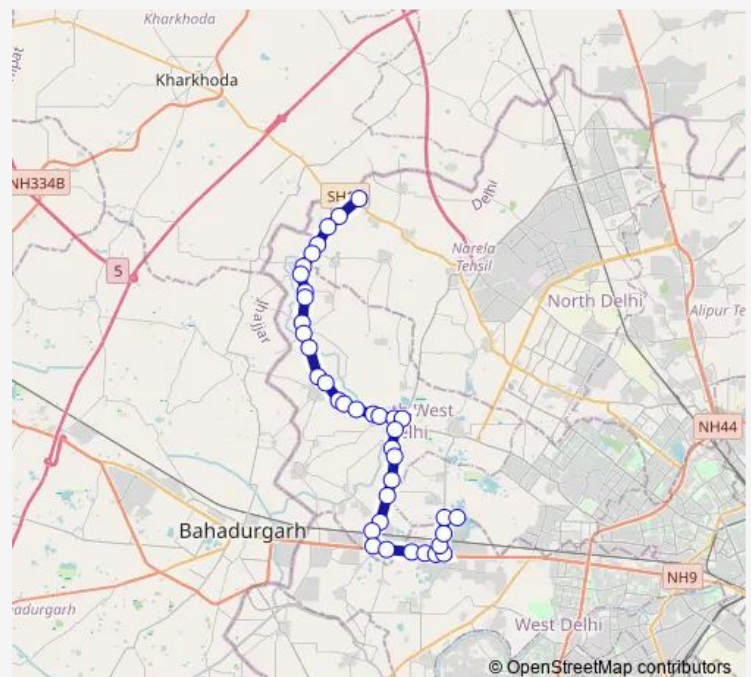

Ladpur Village

Nirmal Hospital

Kanjhawala School

Route schedule

Auchandi Border — Rani Khera Depot Iii

Monday 17:55-22:45

Tuesday 17:55-22:45

Wednesday 17:55-22:45

Thursday 17:55-22:45

Friday 17:55-22:45

Saturday 17:55-22:45

Sunday 17:55-22:45

Route info

Direction: Auchandi Border

Stops: 38

Trip Duration: 1 hour 41 min

114astldown

BusMaps

Kanjhawala Village

Kanjhawala Depot (Narela Road)

Desu Sub Station

Haryana Shakti School Kanjhawala

Sir Chhotu Ram Polytechnic

Ghevra Village