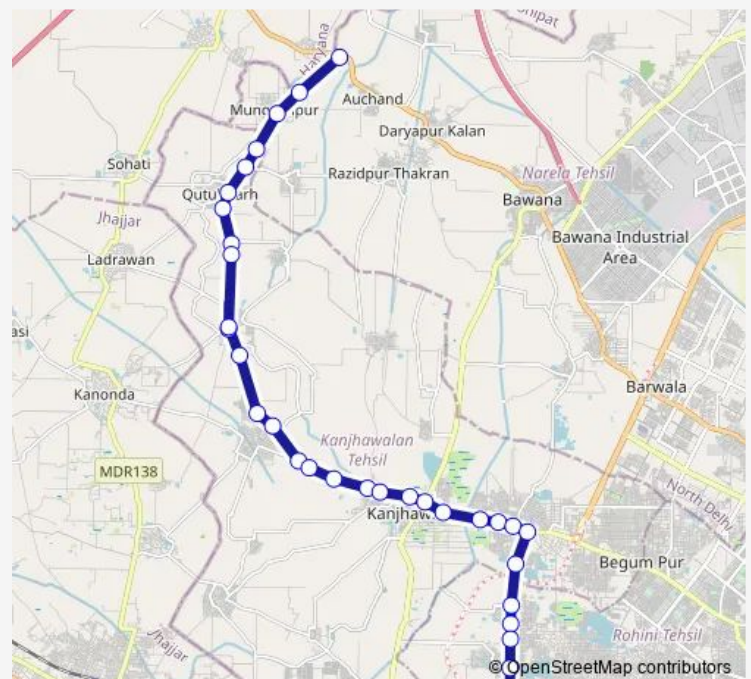

Bus 114astldown

[Go to website](#)

Direction

Auchandi Border — Rani Khera Depot 3

33 stops

[Open route schedule](#)

Auchandi Border

B R International School

Ladpur Village

Nirmal Hospital

Kanjhawala Chowk

Route schedule

Auchandi Border — Rani Khera Depot 3

Monday 17:55-22:45

Tuesday 17:55-22:45

Wednesday 17:55-22:45

Thursday 17:55-22:45

Friday 17:55-22:45

Saturday 17:55-22:45

Sunday 17:55-22:45

Route info

Direction: Auchandi Border

Stops: 33

Trip Duration: 1 hour 22 min

■ 114astldown

BusMaps

Shivam Plywood

Radha Swami Satsang / Rupali Enclave

Shiv vihar/Bheem chowk

Desu Office Karala

Karala Crossing

Shaheed Bhagat Singh Nagar