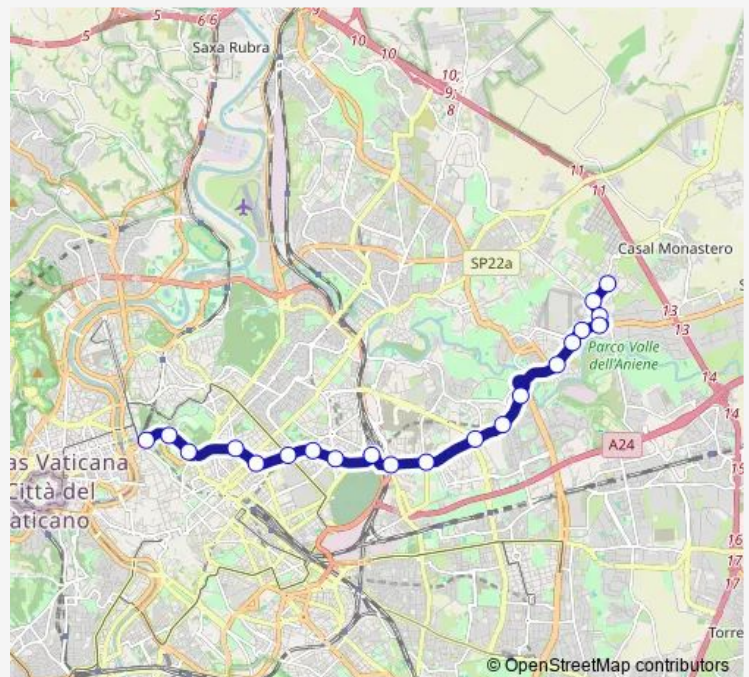

Bus 120f

[Go to website](#)

Direction

Villa Borghese/Washington — Recanati/Pievebovigliana

29 stops

[Open route schedule](#)

Villa Borghese/Washington

Gianturco

Tiburtina/Lino DA Parma

Casale S. Basilio/Tiburtina

Casale S. Basilio/Corinaldo

Route schedule

Villa Borghese/Washington — Recanati/Pievebovigliana

Monday —

Tuesday —

Wednesday —

Thursday —

Friday —

Saturday —

Sunday 08:00-20:00

Route info

Direction: Villa Borghese/Washington

Stops: 29

Trip Duration: 0 hour 55 min

■ 120f

BusMaps

Morrovalle/Osimo

Morrovalle/Sirolo

Pievebovigliana

Mechelli

Bozzi

Montegiorgio/Corinaldo