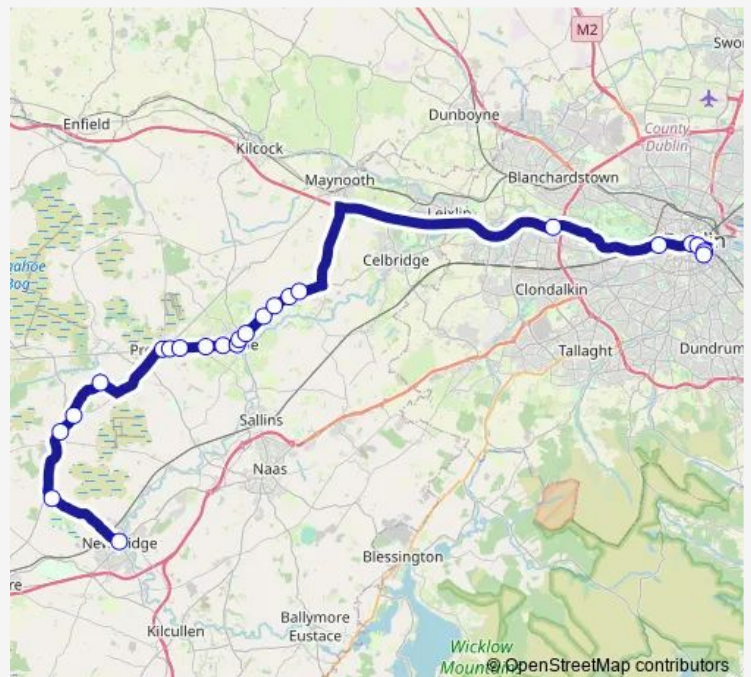

Bus 120F Connolly Station - Newbridge Centre

[Go to website](#)

Direction

Connolly Station — Newbridge

22 stops

[Open route schedule](#)

- Connolly Station
- George's Quay
- Wellington Quay
- Heuston Station
- Liffey Valley Sc
- Baybush
- Ovidstown
- Irishtown Upper
- Richardstown
- Brooklands
- Clane Garda Station
- Clane
- Clane Hospital
- Firmount Cross
- Curryhills
- St Farnan's Church
- Barrington Court
- Robertstown
- Kilmeague
- Allen
- Milltown

Route schedule

Connolly Station — Newbridge

Monday	17:50
Tuesday	17:50
Wednesday	17:50
Thursday	17:50
Friday	17:50
Saturday	—
Sunday	—

Route info

Direction: Connolly Station

Stops: 22

Trip Duration: 1 hour 46 min

120F — Connolly Station - Newbridge Centre

Direction

Newbridge — Merrion Square West

23 stops

[Open route schedule](#)

Newbridge

Milltown

Allen

Wednesday 06:05

Thursday 06:05

Friday 06:05

Saturday —

Sunday —

Route info

Direction: Newbridge

Stops: 23