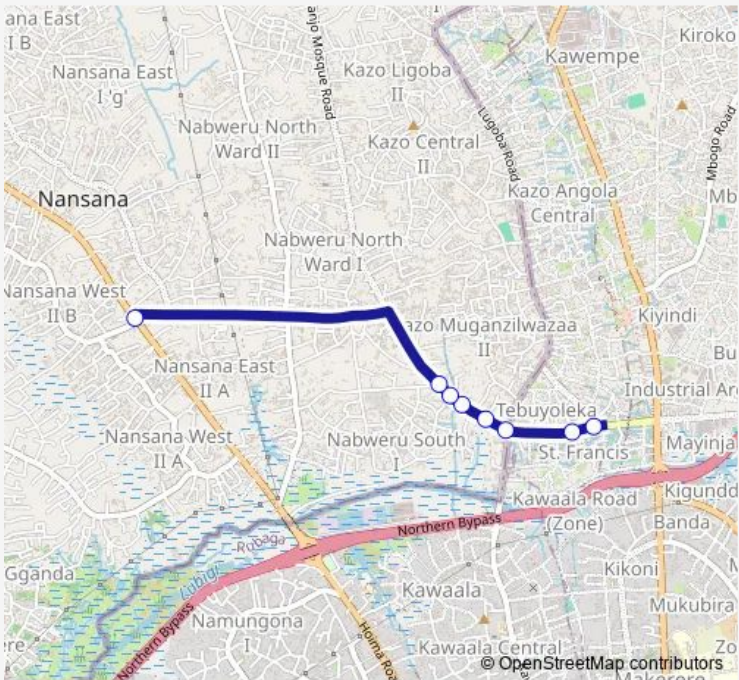

Bus IC180 Bam Supermarket Bwaise-Nabweru Stage

[Go to website](#)

Direction
Eden Service Park — Nabweru
8 stops
[Open route schedule](#)

- Eden Service Park
- Rhema Life Ministries
- Kawaala Junction
- Kazo Church of Uganda
- Kafunda
- Nabweru Kazo Sacco Post
- Veterans Fc
- Nabweru

Route schedule
Eden Service Park — Nabweru

Monday	06:30-19:00
Tuesday	06:30-19:00
Wednesday	06:30-19:00
Thursday	06:30-19:00
Friday	06:30-19:00
Saturday	06:30-19:00
Sunday	06:30-19:00

Route info
Direction: Eden Service Park
Stops: 8
Trip Duration: 0 hour 11 min

■ IC180 — Bam Supermarket Bwaise-Nabweru Stage **BusMaps**

Direction

Nabweru — Eden Service Park

8 stops

[Open route schedule](#)

Nabweru

Nabweru Kazo Sacco Post

Veterans Fc

Route info

Direction: Nabweru

Stops: 8

Trip Duration: 0 hour 10 min

IC180 Bus time schedules and route maps are available in an offline PDF at busmaps.com. Use the busmaps.com website to see live bus times, train schedule or subway schedule, and step-by-step directions for all public transit in Kampala