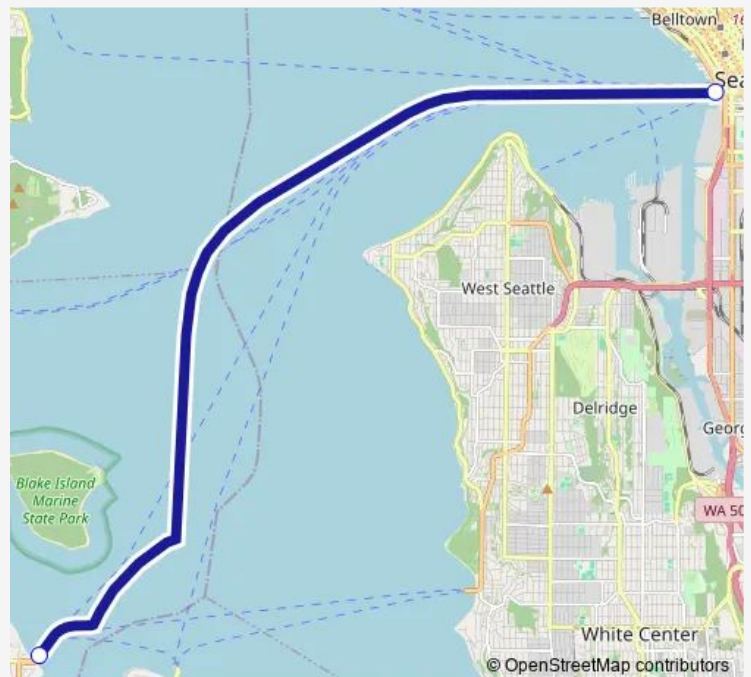

### Direction

Pier 50 Seattle Ferry Dock — Southworth Ferry Dock

2 stops

[Open route schedule](#)

Pier 50 Seattle Ferry Dock

Southworth Ferry Dock

### Route schedule

Pier 50 Seattle Ferry Dock — Southworth Ferry Dock

Monday 05:45-19:15

Tuesday 05:45-19:15

Wednesday 05:45-19:15

Thursday 05:45-19:15

Friday 05:45-19:15

Saturday —

### Route info

Direction: Pier 50 Seattle Ferry Dock

Stops: 2

Trip Duration: 0 hour 31 min

405 — Seattle-Southworth Fast Ferry

405 Ferry time schedules and route maps are available in an offline PDF at [busmaps.com](https://busmaps.com). Use the [busmaps.com](https://busmaps.com) website to see live bus times, train schedule or subway schedule, and step-by-step directions for all public transit in Seattle