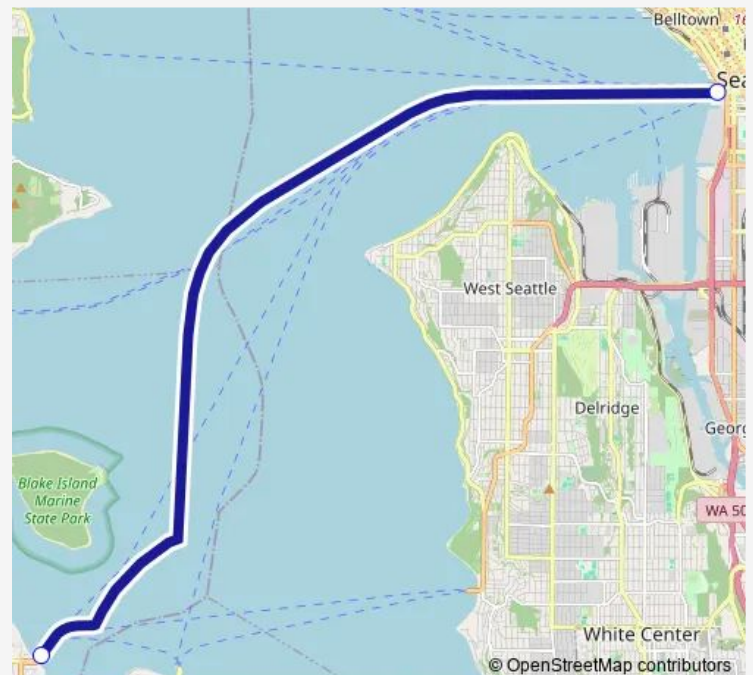

Ferry 405 Seattle-Southworth Fast Ferry

[Go to website](#)

Direction

Pier 50 Seattle Ferry Dock — Southworth Ferry Dock

2 stops

[Open route schedule](#)

Pier 50 Seattle Ferry Dock

Southworth Ferry Dock

Route schedule

Pier 50 Seattle Ferry Dock — Southworth Ferry Dock

Monday 05:45-19:15

Tuesday 05:45-19:15

Wednesday 05:45-19:15

Thursday 05:45-19:15

Friday 05:45-19:15

Saturday —

Sunday —

Route info

Direction: Pier 50 Seattle Ferry Dock

Stops: 2

Trip Duration: 0 hour 26 min

405 — Seattle-Southworth Fast Ferry

405 Ferry time schedules and route maps are available in an offline PDF at busmaps.com. Use the busmaps.com website to see live bus times, train schedule or subway schedule, and step-by-step directions for all public transit in Seattle