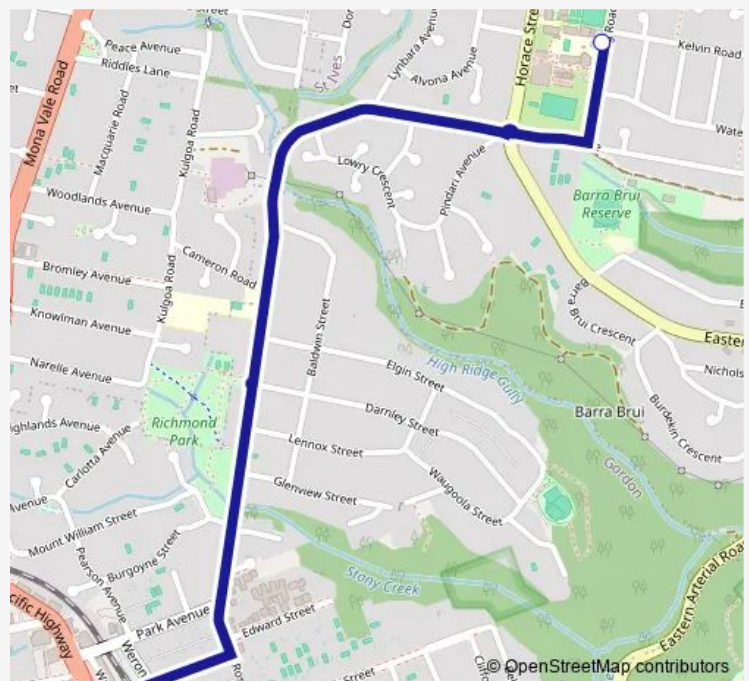

School Bus 8126 Gordon Station to St Ives High School

[Go to website](#)**Direction**

Gordon Station, Werona Av, Stand D — St Ives High School, Yarrabung Rd

2 stops

[Open route schedule](#)

Gordon Station, Werona Av, Stand D

St Ives High School, Yarrabung Rd

Route schedule

Gordon Station, Werona Av, Stand D — St Ives High School, Yarrabung Rd

Monday 08:10

Tuesday 08:10

Wednesday 08:10

Thursday 08:10

Friday —

Saturday —

Sunday —

Route info

Direction: Gordon Station, Werona Av, Stand D

Stops: 2

Trip Duration: 0 hour 7 min

8126 School Bus time schedules and route maps are available in an offline PDF at busmaps.com. Use the busmaps.com website to see live bus times, train schedule or subway schedule, and step-by-step directions for all public transit in Sydney