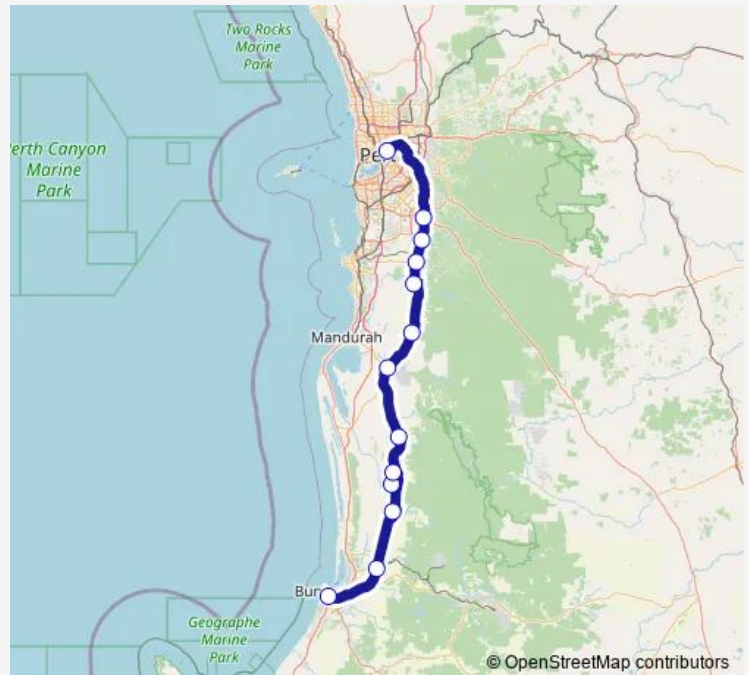

Bus Australind Rail Replacement

[Go to website](#)

Direction

Bunbury Rail Stn Transwa Bunbury Passenger Terminal
— Transwa Bay Transwa East Perth Set-Down

13 stops

[Open route schedule](#)

- Bunbury Rail Stn Transwa Bunbury Passenger Terminal
- Unnamed Rd Transwa Brunswick Junction
- Harper St Harvey Railway Station
- Darwin St Cookernup Railway Station
- Station St Yarloop Railway Stn
- Millar St Waroona Railway Station
- Pinjarra-Williams Rd Pinjarra Railway Station
- Railway Av North Dandalup Station
- Richardson St Serpentine Railway Station
- Paterson St Mundijong Railway Station
- Byford Stn Rd Byford Railway Station
- Armadale Stn Transwa Armadale
- Transwa Bay Transwa East Perth Set-Down

Route schedule

Bunbury Rail Stn Transwa Bunbury Passenger Terminal
— Transwa Bay Transwa East Perth Set-Down

Monday	06:00-14:45
Tuesday	06:00-14:45
Wednesday	06:00-14:45
Thursday	06:00-14:45
Friday	06:00-14:45
Saturday	06:00-14:45
Sunday	06:00-14:45

Route info

Direction: Bunbury Rail Stn Transwa Bunbury Passenger Terminal

Stops: 13

Trip Duration: 3 hour 15 min

Direction

Transwa Bay Transwa East Perth — Bunbury Rail Stn
Transwa Bunbury Passenger Terminal

8 stops

[Open route schedule](#)

Transwa Bay Transwa East Perth

Kwinana Stn Kwinana Station Transwa

Millar St Waroona Railway Station

Station St Yarloop Railway Stn

Darwin St Cookernup Railway Station

Harper St Transwa Harvey