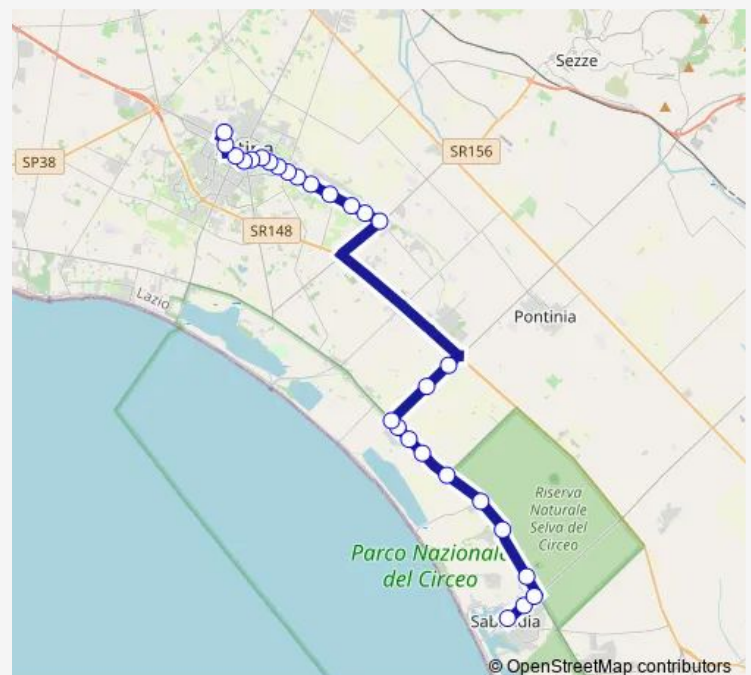

### Route schedule

Sabaudia | Piazza Oberdan # f3237 — Latina | Terminal Bus # f3092

Monday 07:10

Tuesday 07:10

Wednesday 07:10

Thursday 07:10

Friday 07:10

Saturday 07:10

### Route info

Direction: Sabaudia | Piazza Oberdan # f3237

Stops: 28

Trip Duration: 0 hour 52 min

Sabaudia - Latina # Lt517d

Latina | Ist. Galilei Siani # f3296

Latina | Ist. superiore Einaudi Mattei # f3297