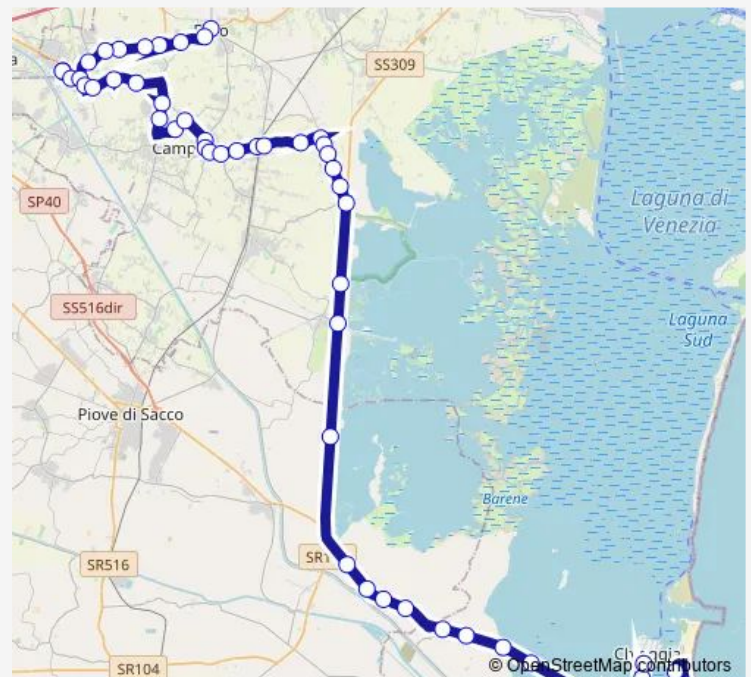

### Route schedule

Dolo Centro — Sottomarina

Monday	17:50
Tuesday	17:50
Wednesday	17:50
Thursday	17:50
Friday	17:50
Saturday	—
Sunday	—

### Route info

Direction: Dolo Centro

Stops: 55

Trip Duration: 1 hour 6 min

82e — Dolo Centro - Sottomarina

Camponogara Centro

Camponogara Matteotti

Camponogara IV Novembre