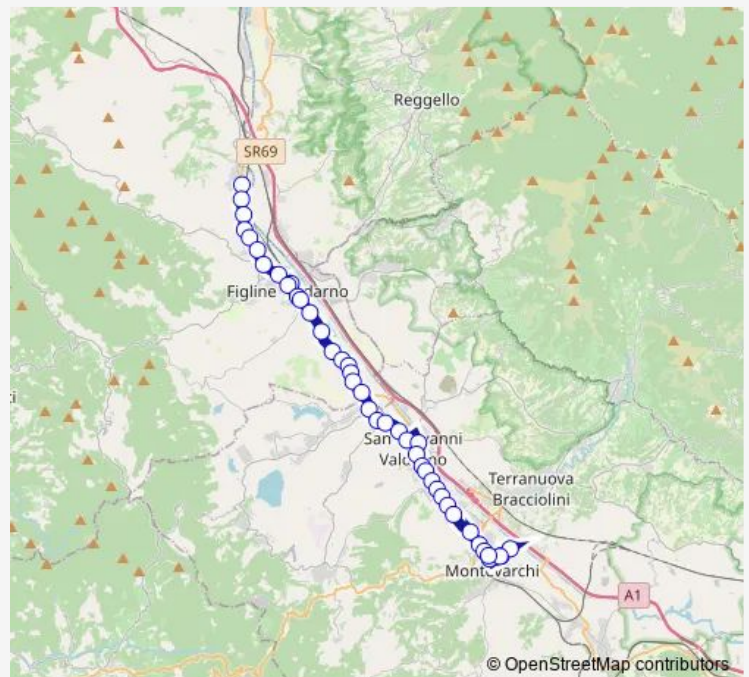

Thursday 06:45-12:25

Friday 06:45-12:25

Saturday 06:45-12:15

Sunday —

Route info

Direction: Incisa Capolinea Barberino

Stops: 42

Trip Duration: 0 hour 44 min

Scuole/Polizia

Via Lavagnini Repubblica

Ss.69 Nc. 19

Penny Market (Direz. Montevarchi)

Gruccia

Ss.69 Nc.4

Gruccia

Bivio Terranuova