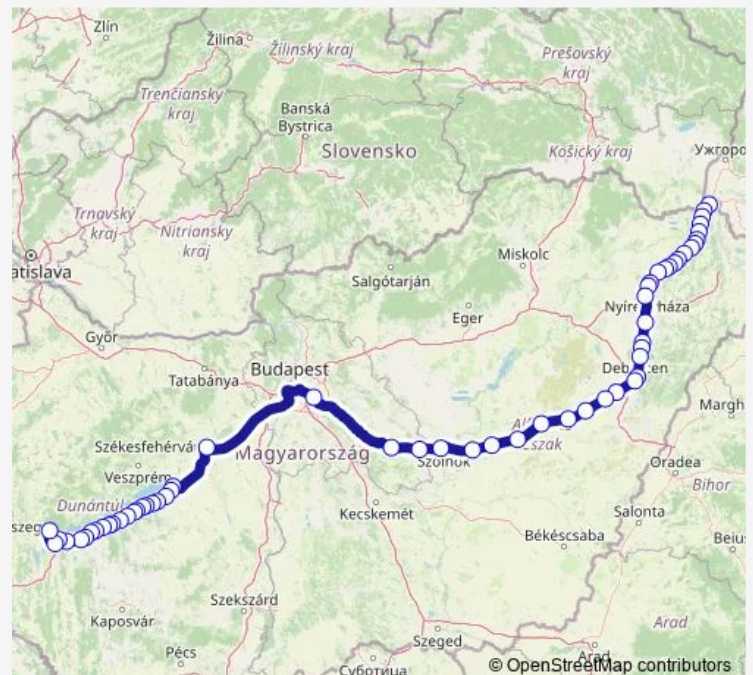

Thursday 04:30

Friday —

Saturday —

Sunday —

Route info

Direction: Záhony

Stops: 58

Trip Duration: 8 hour 49 min